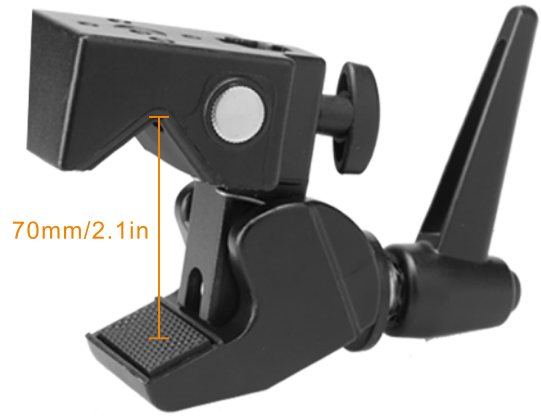

The magic life in the image world

E-IMAGE

EI-A25 Super Clamp

This universal Clamp can be securely mounted on any tubes from 13mm/0.5in rods to 55mm 2.2in.

SPECIFICATIONS

	Payload	10.0kg / 22.0lbs
	Net Weight	445g / 1.0lbs

FEATURES

Mounting on the flat surface. Use the rubber wedge to tighten more securely.

Ergonomic rigid lockup takes just a quick twist of one control.

We use the better rubber for the jaw of the super clamp.

Usage scenarios.

With a black rubber wedge to allow you to mount it to any flat or squared surface.

Mounting on the round surface. Ideal clamp for photographic applications.