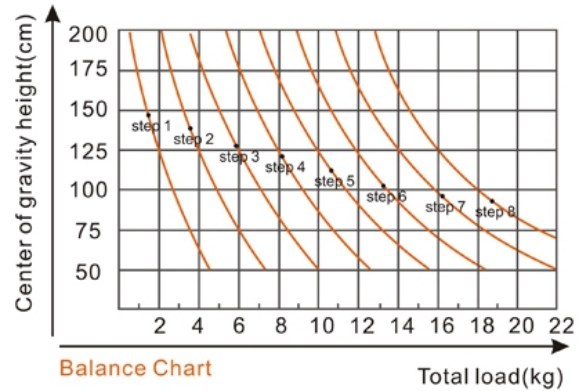

The magic life in the image world

E-IMAGE

7103H 100mm Fluid Head

-  100mm
-  15.0kg
33.1lbs
-  3.7kg
8.2lbs
-  0-8

FEATURES

3 plus 0 grades of pan & tilt drag

8 plus 0 steps of counterbalance

Quick install plate

Bubble level

SPECIFICATIONS

Model	7103H
 Payload Range	8.0-15.0kg / 17.6-33.1lbs
 Counterbalance Range	0-8
 Grades Of Pan Drag	0-3
 Grades Of Tilt Drag	0-3
 Tilt Range	-60°/+90°
 Temperature Range	-30°C~+60°C
 Bowl Size	100mm
 Net Weight	3.7kg / 8.2lbs