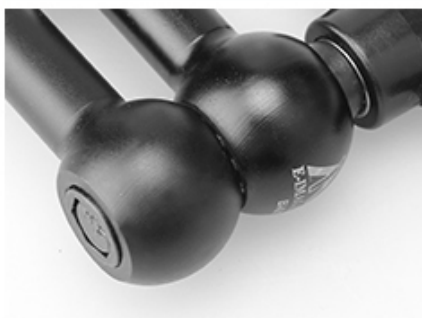

Universal 1/4'' screws for attach camera,light and so on.

360 degree swivel,can be adjust to any angle,lower the platform into the notch when need a 90-degree angle.

Ergonomic rigid lockup takes just a quick twist of one control.

Sturdy locking system.

Comes with hot shoe adapter,it can compatible with camera's hot shoe adapter to attach monitors and other accessories.

Usage scenario.