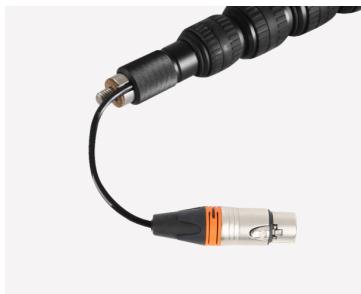

## BC12P 12 Feet Carbon fiber Telescoping Boom Pole with Cable

E-image new series boom pole with integrated XLR Cable, it is lightweight and durable boom pole solution for ENG, EFP, and other field recording applications. With 3/8" and 1/4" threads available to provide compatibility with a broad range of mounts.

### FEATURES

The integrated coiled XLR cable smoothly extends and retracts with the telescoping tubes.

Side-mounted three-pin XLR connection.

Internal coiled XLR cable and connection at the base.

Padded foam makes you feel comfortable during operation.