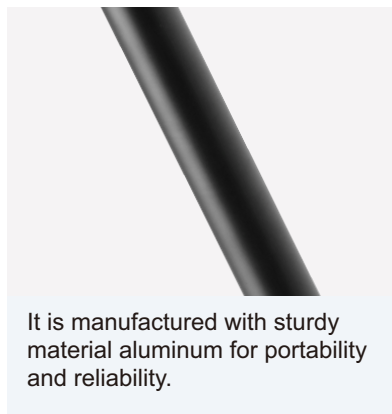

The magic life in the image world

E-IMAGE

BA09P 9 Feet Aluminum Telescoping Boom Pole with Cable

E-image new series boom pole with integrated XLR Cable, it is lightweight and durable boom pole solution for ENG, EFP, and other field recording applications. With 3/8" and 1/4" threads available to provide compatibility with a broad range of mounts.

SPECIFICATIONS

	Net Weight	760g / 1.7lbs
	Min. Height	82cm / 32.3in
	Max. Length	260cm / 102.4in
	Max. Dia	3.2cm / 1.3in
	Sections	4

FEATURES

The integrated coiled XLR cable smoothly extends and retracts with the telescoping tubes.

Side-mounted three-pin XLR connection.

Internal coiled XLR cable and connection at the base.

Padded foam makes you feel comfortable during operation.

It is manufactured with sturdy material aluminum for portability and reliability.