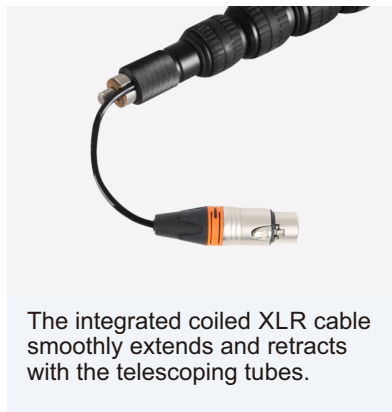

The magic life in the image world

E-IMAGE

BA09P 9 Feet Aluminum Telescoping Boom Pole with Cable

E-image new series boom pole with integrated XLR Cable, it is lightweight and durable boom pole solution for ENG, EFP, and other field recording applications. With 3/8" and 1/4" threads available to provide compatibility with a broad range of mounts.

SPECIFICATIONS

	Net Weight	760g / 1.7lbs
	Min. Height	82cm / 32.3in
	Max. Length	260cm / 102.4in
	Max. Dia	3.2cm / 1.3in
	Sections	4

FEATURES

The integrated coiled XLR cable smoothly extends and retracts with the telescoping tubes.

Side-mounted three-pin XLR connection.

Internal coiled XLR cable and connection at the base.

Padded foam makes you feel comfortable during operation.

It is manufactured with sturdy material aluminum for portability and reliability.