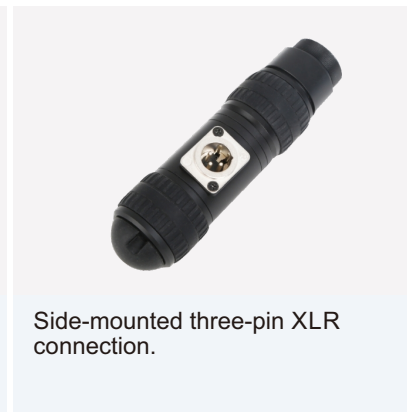

The magic life in the image world

E-IMAGE

BA09P 9 Feet Aluminum Telescoping Boom Pole with Cable

E-image new series boom pole with integrated XLR Cable, it is lightweight and durable boom pole solution for ENG, EFP, and other field recording applications. With 3/8" and 1/4" threads available to provide compatibility with a broad range of mounts.

SPECIFICATIONS

	Net Weight	760g / 1.7lbs
	Min. Height	82cm / 32.3in
	Max. Length	260cm / 102.4in
	Max. Dia	3.2cm / 1.3in
	Sections	4

FEATURES

The integrated coiled XLR cable smoothly extends and retracts with the telescoping tubes.

Side-mounted three-pin XLR connection.

Internal coiled XLR cable and connection at the base.

Padded foam makes you feel comfortable during operation.

It is manufactured with sturdy material aluminum for portability and reliability.

Includes carrying case.