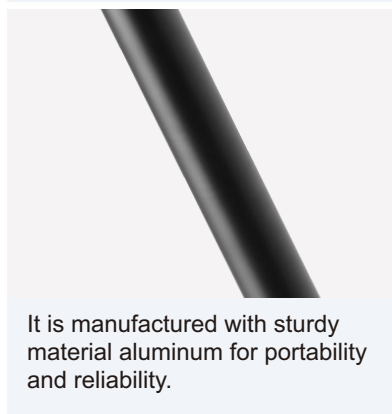

The magic life in the image world

E-IMAGE

BA06P 6 Feet Aluminum Telescoping Boom Pole with Cable

E-image new series boom pole with integrated XLR Cable, it is lightweight and durable boom pole solution for ENG, EFP, and other field recording applications. With 3/8" and 1/4" threads available to provide compatibility with a broad range of mounts.

SPECIFICATIONS

	Net Weight	615g / 1.4lbs
	Min. Height	74cm / 29.1in
	Max. Length	180cm / 70.9in
	Max. Dia	3.2cm / 1.3in
	Sections	3

FEATURES

The integrated coiled XLR cable smoothly extends and retracts with the telescoping tubes.

Side-mounted three-pin XLR connection.

Internal coiled XLR cable and connection at the base.

Padded foam makes you feel comfortable during operation.

It is manufactured with sturdy material aluminum for portability and reliability.