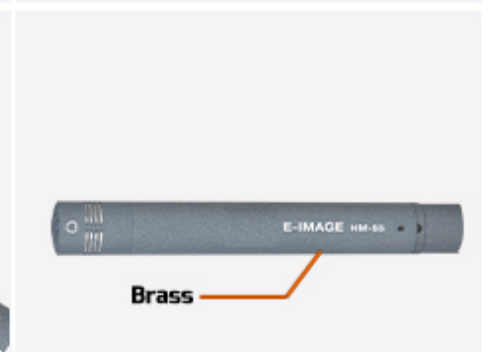

The E-IMAGE HM-55 is a cardioid hand held microphone designed for use during interview, close-up vocals, indoor recording.

Interchangeable with hyper-cardioid and omni sound heads.

Straight intermediate and advanced high frequency make the sound clear.

Operates on 48V phantom power.

With broad balanced range of frequency response.

40Hz-16kHz
Frequency response

Brass shell paint by special flannel lacquer, which makes the products beautiful.