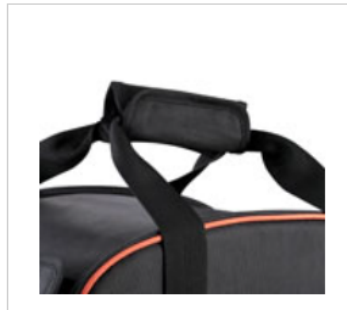

*Especially designed for
2 pcs 1x1ft LED light*

It is constructed of rugged, water-proof resistance 1680D material.

It is ideal to carry 2pcs 1x1 ft LED lights and accessories during shipping

Soft-grip carrying handle

Padded, adjustable shoulder strap.