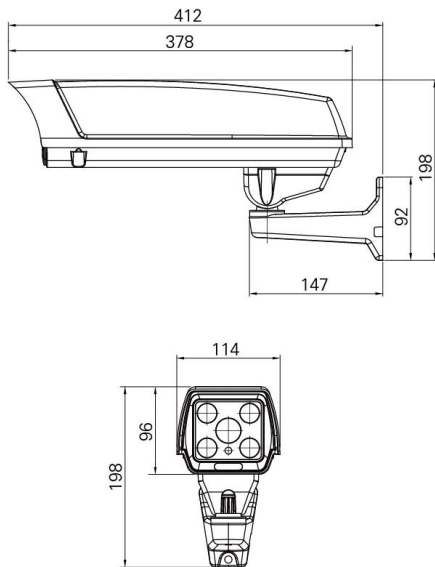

Dimensions

Unit: mm

Specifications

MODEL	DMC-504GZW
Video	
Image Sensor	1/2.8" 5.69M Sony STARVIS CMOS
Scan mode	Progressive Scan
Number of effective pixels	2616(H) x 1964(V) approx. 5.1M pixels
Minimum illumination	Color:0.1Lux, 0.02Lux with Sens-Up(4x)/F1.2, 50IRE, LED On:0Lux
Day & Night	Day & Night with ICR (TDN)
S/N Ratio	More than 54dB (AGC Off)
Lens	2.8 ~ 12mm 5M Varifocal Lens H:99.2°(W)~29.7°(T),V:68.6°(W)~21.4°(T),D:131.5°(W)~36.6°(T) Option: 2.8 ~ 13.5mm 5M Varifocal Lens H:99.1°(W)~30.3°(T),V:52.4°(W)~17°(T),D:118.2°(W)~34.8°(T)
Iris	DC Auto Iris
Network	
Video Compression	H.265 Main profile, H.264(High, Main, Base line profile), MJPEG
Ethernet	RJ-45(10/100BASE-T)
Video Resolution	Stream1:2592x1944, 2592x1520, 2592x1458,2304x1296, 1920x1080, 1280x720 Stream2:Max. 1920x1080, Stream3:Max. 640x480
Video Streaming	Simultaneously H.265/4 and MJPEG(Triple Codec)
Video Frame Rate	Up to 25/30fps@5M
Bitrate Control	CBR or VBR(200K~12Mbps)
Audio	Audio In/Out(1/1),Two Way(G.711)
Memory SD Slot	SDHC/SDXC(256G)
Event	Input: Sensor/Motion Output :Sensor Output/SD Recoding
Client Viewer	Web viewer
Max. User Connection	10 Users
Network Protocol	TCP/IP, HTTP, HTTPS, UPnP, RTSP, DHCP, STATIC IP, Onvif
Function	
Image Quality	Brightness, Contrast, Saturation, Hue, Sharpness, Denoise, 3DNR, Defog
Exposure	Compensation, DC Iris, DSS, Anti-Flicker, Shutter Speed, AGC
Back Light	BLC, WDR, SHDR
White Balance	Manual, Auto, Daynight, Cloudy, Tungsten, Sunset
Day & Night Mode	Auto, Day, Night, EXT(Low), EXT(High)
Privacy / Motion	4Zones / Zones
SD Card Recording mode	Continuous, Motion, Sensor, Motion+Sensor
Lens Distortion Correction	On / Off
Video Rotation(Corridor)	Vertical Flip / Horizontal Flip
IR Range	70m (High Power 4 IR LEDs)
Environment	
Operating Humidity	30 % ~ 90 % RH
Operating Temp.	-30°C~-60°C(-22°F~140°F)
Electrical	
Power Consumption	Max 19W
Power Supply	DC12V±10
Mechanical	
Construction	Aluminum body, Glass Window
Dimension	114(W)mm X 198(H)mm X 412(D)mm
Weight	About 1.5Kg
Certificate	
	CE, FCC, KC, IP66