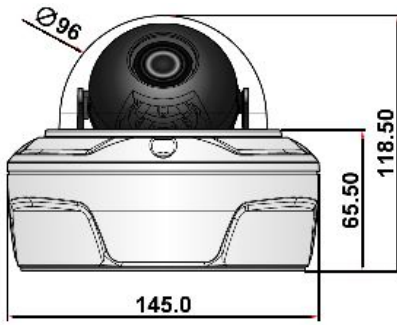

Vandal Dome Camera

4M, WDR, STARVIS

DMC-40DVC

◆ Picture

◆ Feature

- 1/2.9" Sony PS **STARVIS** CMOS
- 4Megapixel EX-SDI 1.0 Format
- Day/Night with ICR
- Min 0.003Lux with Sens-Up (32x)
- True WDR (30fps), 3DNR, Defog, OSD
- Motion Detection, Privacy Masking, Digital Zoom(16x)
- EX-SDI1 Max. Transmission distance 400m with 5CHFBT
- UTC(When using All Hybrid DVR of D-max)
- Multi Languages (English/Chinese/Korea/Japanese)
- 2.8~12mm DC Iris Mega Lens
- Weather-proof, 3Axis
- Optional: Dual Voltage, Dual Voltage+Heater, 2Motor(2.7~12mm)

MODEL	DMC-40DVC
Video	
Image Sensor	1/2.9" 6.87Mega PS-Sony CMOS
Scan mode	Progressive Scan
Total number of pixels	3096(H) × 2218(V)
Number of active pixels	3096(H) × 1764(V)
Resolution	QHD(4M)
Minimum illumination	Color:0.1Lux, 0.003Lux with Sense-up(32x)
Video Output	EX-SDI
S/N Ratio	More than 50dB (AGC Off)
Lens	
Lens	2.8 ~ 12mm MP DC Auto Iris Lens H:61.5°(W)~20.5°(T),V:61.9°(W)~20.6°(T),D:90.1°(W)~29.1°(T) 2 Motor(Optional): 2.7mm ~ 12mm MP DC Auto Iris Lens H:65.1°(W)~20.5°(T),V:65.5°(W)~20.6°(T), D:95.3°(W)~29.1°(T)
Iris	DC Auto Iris
Function	
Day & Night	Auto / Color / BW / EXT
White Balance	ATW/AUTO ext/PRESET/MANUAL
AGC	Level (0~10)
DNR	Off / Low / Middle / High
Mirror / Flip	Off / On
Privacy Zone / Motion	Box(16Zones),Polygon(8Zones) /4Zones
Brightness	Level (0~20)
Shutter	Auto/Manual(1/30/25~1/30000)/FLICKER
Back light	HLC/WDR(120dB)/BLC
Defog	On/Off
Environment	
Operating Humidity	30 % ~ 90 % RH
Operating Temp.	-30°C~60°C(-22°F~140°F)
Electrical	
Power Consumption	Max 3W
Power Supply	DC12V±10%, Dual Type: AC24/DC12V(Optional)
Mechanical	
Construction	Aluminum body , PC bubble
Dimension	145.0(W)mm x 118.5(H) mm x φ96(Bubble)
Weight	About 1kg

Unit: mm