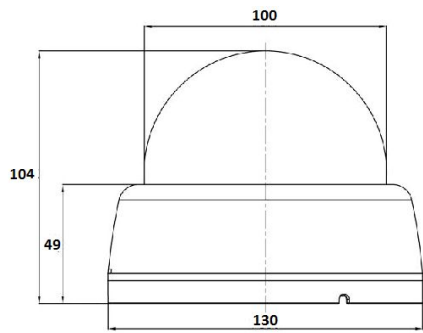

Dome Camera

4M, WDR, STARVIS

DMC-40PC

◆ Picture

◆ Feature

- 1/2.9" Sony PS **STARVIS** CMOS
- 4Megapixel EX-SDI 1.0 Format
- Day/Night with ICR
- Min 0.003Lux with Sens-Up (32x)
- True WDR (30fps), 3DNR, Defog, OSD
- Motion Detection, Privacy Masking, Digital Zoom(16x)
- EX-SDI1 Max. Transmission distance 400m with 5CHFBT
- UTC(When using All Hybrid DVR of D-max)
- Multi Languages (English/Chinese/Korea/Japanese)
- 4mm Fixed Mega Lens
- 3Axis, Indoor Type
- Optional: Dual Voltage

MODEL	DMC-40PC
Video	
Image Sensor	1/2.9" 6.87Mega PS-Sony CMOS
Scan mode	Progressive Scan
Total number of pixels	3096(H) × 2218(V)
Number of active pixels	3096(H) × 1764(V)
Resolution	QHD(4M)
Minimum illumination	Color:0.1Lux, 0.003Lux with Sense-up(32x)
Video Output	EX-SDI
S/N Ratio	More than 50dB (AGC Off)
Lens	
Lens	4mm Fixed Mega Pixel Lens H: 51.4°, V: 51.7°, D: 74.7°
Iris	Electric Iris
Function	
Day & Night	Auto / Color / BW / EXT
White Balance	ATW/AUTO ext/PRESET/MANUAL
AGC	Level (0-10)
DNR	Off / Low / Middle / High
Mirror / Flip	Off / On
Privacy Zone / Motion	Box(16Zones),Polygon(8Zones) /4Zones
Brightness	Level (0-20)
Shutter	Auto/Manual(1/30/25~1/30000)/FLICKER
Back light	HLC/WDR(120dB)/BLC
Defog	On/Off
Environment	
Operating Humidity	30 % ~ 90 % RH
Operating Temp.	- 10°C to 50°(14°Fto122°F)
Electrical	
Power Consumption	Max 2.5W
Power Supply	DC12V±10%, Dual Type: AC24/DC12V(Optional)
Mechanical	
Construction	Plastic Body, PC bubble
Dimension	130(W)X104(H)mm
Weight	About 0.5Kg

Unit: mm