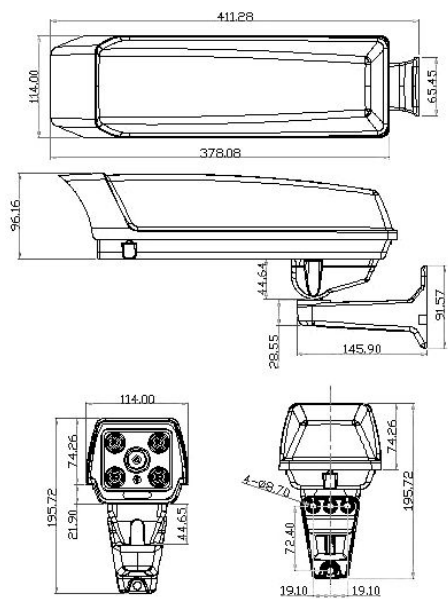

IP IR Bullet Camera

4K, H.265, WDR

DMC-804GZW

- 1/2.5" Sony 8.29M Pixels STARVIS CMOS
- High Performance Dual Streaming (Up to 30fps@4K)
- Low up to 0.01Lux(LED On:0Lux), Noise Reduction (2D/3D)
- Day/Night with ICR, High Power 4 IR LEDs(IR Distance 70m)
- 3.6~11mm 4K DC Auto Iris Lens
- Motion Detection (4), Privacy Masking (8), Digital Zoom (16x)
- Defog, WDR, HLC, LDC (Lens Distortion Correction), Corridor
- Audio (1/1), Alarm (1/1), SD Slot, IP (66)
- ONVIF, DDNS, DHCP, CMS, Web Browser, Smart Phone
- Option: POE

Unit: mm