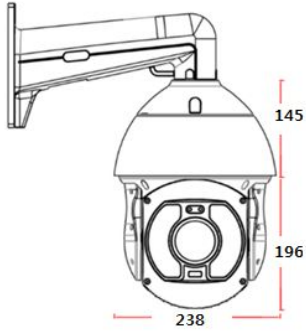

Power Supply	AC24V, 50/60Hz
Construction	Aluminum body(Ivory/Black) & Plastic Window(Black)
Dimension	238(W)X341(H)mm
Weight	About 5Kg (Camera Only)
Certificate	CE, FCC, KC, IP66, IK10

Unit: mm