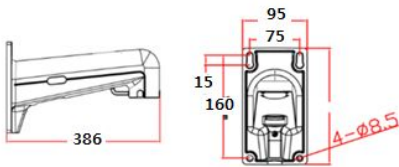

Power Supply	AC24V, 50/60Hz
Construction	Aluminum body(Ivory/Black) & Plastic Window(Black)
Dimension	238(W)X341(H)mm
Weight	About 5Kg (Camera Only)
Certificate	CE, FCC, KC, IP66, IK10

Unit: mm