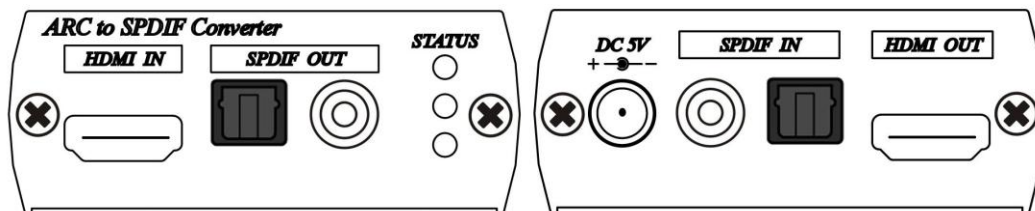

# HDMI ARC(Audio Return Channel) / Digital Audio Converter

**ITEM NO.: ARC01**

The compact HDMI ARC Converter is design to embed/extract digital audio from ARC enabled HDTV application which is perfect to use when your AV receiver or TV Monitor without ARC function. The ARC converter can decode or encode HDMI audio to its digital audio input/output for easy integration with your existing surround sound system.

## **ARC01 HDMI ARC (Audio Return Channel) / Digital Audio Bi-directional Converter**

**Feature:**

- As an ARC decoder/encoder.
- Design to use for AV receiver or TV without ARC function.
- Decode HDMI ARC audio to digital audio.
- Encode digital audio to HDMI ARC output.
- Digital audio support: Coax and optical input/output.

**Installation View:**

1. Connect HDMI IN to AV Receiver HDMI Out, HDMI OUT connects to TV HDMI input.
2. For AV receiver without ARC function: connect ARC01 optical or coax output to AV receiver audio input to decode TV ARC signal, the optical and coax could output at same time.
3. For TV without ARC function: connect ARC01 optical or fiber input to TV audio output to encode digital audio to ARC. Optical is priority if optical and coax input both connected.

## LED Indication:

Power	Green	ON/OFF
Mode	Blue	OFF: ARC decode mode (fiber or coax input without signal) ON: ARC encode mode (fiber or coax input with signal)
Input	Red	OFF: Coax input ON: Fiber input