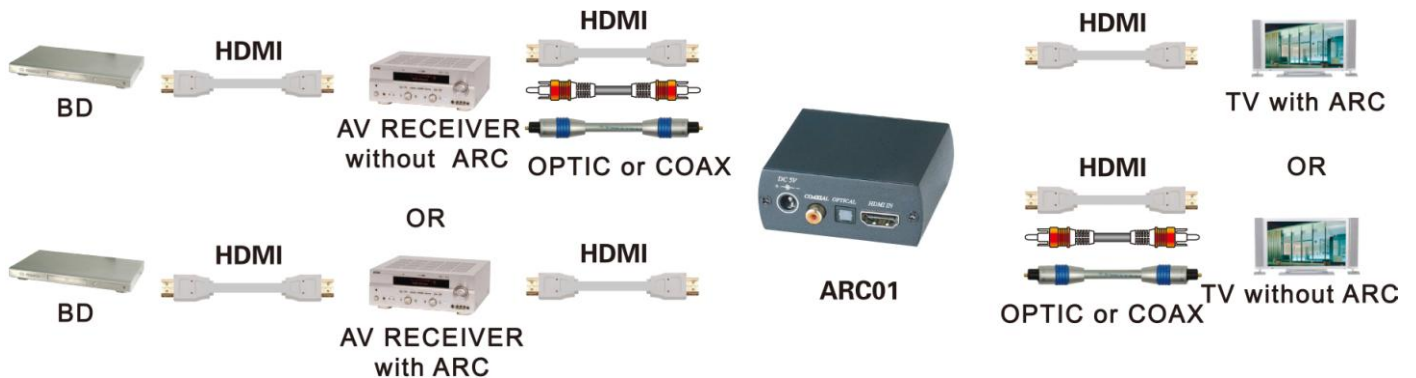

# HDMI ARC(Audio Return Channel) / Digital Audio Converter

**ITEM NO.: ARC01**

The compact HDMI ARC Converter is design to embed/extract digital audio from ARC enabled HDTV application which is perfect to use when your AV receiver or TV Monitor without ARC function. The ARC converter can decode or encode HDMI audio to its digital audio input/output for easy integration with your existing surround sound system.

## **ARC01 HDMI ARC (Audio Return Channel) / Digital Audio Bi-directional Converter**

**Feature:**

- As an ARC decoder/encoder.
- Design to use for AV receiver or TV without ARC function.
- Decode HDMI ARC audio to digital audio.
- Encode digital audio to HDMI ARC output.
- Digital audio support: Coax and optical input/output.

**Installation View:**

1. Connect HDMI IN to AV Receiver HDMI Out, HDMI OUT connects to TV HDMI input.
2. For AV receiver without ARC function: connect ARC01 optical or coax output to AV receiver audio input to decode TV ARC signal, the optical and coax could output at same time.
3. For TV without ARC function: connect ARC01 optical or fiber input to TV audio output to encode digital audio to ARC. Optical is priority if optical and coax input both connected.

## LED Indication:

Power	Green	ON/OFF
Mode	Blue	OFF: ARC decode mode (fiber or coax input without signal) ON: ARC encode mode (fiber or coax input with signal)
Input	Red	OFF: Coax input ON: Fiber input