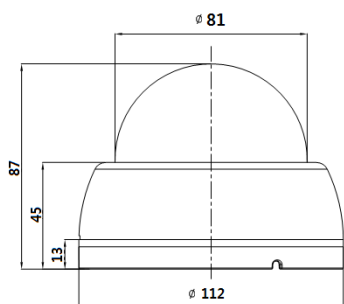

TVI Dome Camera

1080P

DTC-20PMHD

◆ Picture

◆ Feature

- 1/2.8" Sony PS-CMOS Exmor CMOS
- 2.4Megapixel (1080p) Display with TVI format
- Low up to 0.0008Lux with Sens-Up (32x)
- Motion Detection(4), Privacy Masking (16), Day/Night with ICR, WDR
- 3DNR (Digital Noise Reduction), Defog, OSD
- UTC (Up to Coaxial), D-Zoom 8x
- Max. Transmission distance (300m) via coaxial cable
- Multi Languages (English/Chinese/Korea/Japanese)
- 3.6mm Fixed Lens
- 3Axis Rotation, Indoor Type

◆ Dimensions

Unit: mm

◆ Specifications

MODEL	DTC-20PMHD
Video	
Image Sensor	1/2.8" 2.4Mega(1080p) PS-Sony CMOS
Scan mode	Progressive Scan
Total number of pixels	2000(H) x 1241(V)
Number of active pixels	1984(H) x 1097 (V)
Resolution	1100 TVL
Minimum illumination	0.0008Lux with Sense-up(30x)
Video Output	TVI
S/N Ratio	More than 50dB (AGC Off)
Lens	
Lens	3.6mm Fixed Mega Pixel Lens
Iris	Electric Iris
Function	
Day & Night	Auto / Color / BW / EXT
White Balance	ATW/MANUAL/AUTO ext/PRESET
AGC	1 -20
DNR	Off / Low / Middle / High
Mirror / Flip	Off / On
Privacy Zone / Motion	16 Zones / 4 Zones
Brightness	Level (1~20)
Shutter	Auto/Manual(1/30/25~1/30000)/FLICKER
Back light	HLC/WDR/BLC
Defog	On/Off
Environment	
Operating Humidity	30 % ~ 90 % RH
Operating Temp.	- 10°C to 50°(14°Fto122°F)
Electrical	
Power Consumption	Max 2.5W
Power Supply	DC12V±10%, Dual Type: AC24/DC12V(Optional)
Mechanical	
Construction	Plastic body , PC bubble
Dimension	87mm(H) X 81Ø
Weight	About 0.3kg