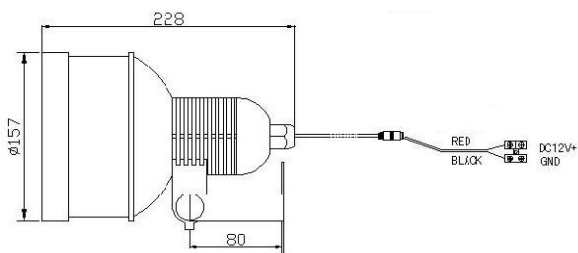

VIR-1120 Series

Weatherproof IR Illuminator

Features

- High efficiency cooling structure aluminium case
- Dual power input: DC12V / AC24V
- IP66 Aluminum Fashion Housing
- 147 PCs IR LED
- IR Effect Degree is 45°(Outdoor)
- IR Effect Distance is 120m (Outdoor)
- Remark: Non-regulative adaptor may cause Illuminator damaged.

Dimension

Unit:mm

Specification

Model No.	VIR-1120 Series
Type	Outdoor
IR LED	147 Pieces
Luminaire	850nm IR LED
Angle	45°(Outdoor)
Emissive Power	18W
IR Distance	120m (Outdoor)
Control	CDS/10Lux ON
Power supply	DC12V±10%/AC24V±10%
Current Consumption	DC1400mA/ AC800mA(MAX)
Dimension	Φ157×228mm
Weight	2330g
Color	Black
Storage Temperature	-30°C to +0°C
Operating Temperature	-10°C to +40°C