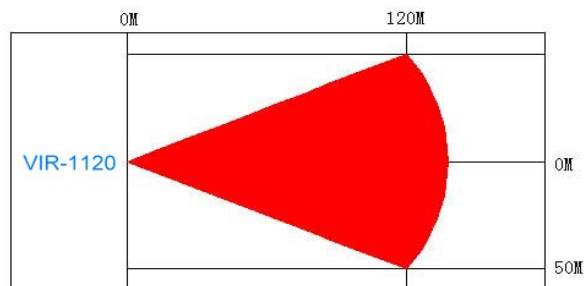

IR Projecting Angle

BOX CAMERA
彩色攝影機

IR CAMERA
紅外線攝影機

Speed Dome
智慧球型攝影機

Matrix Systems
矩陣處理主機

DVR
數位式錄放影機

Pan/Tilt
迴轉台

Housing
防護罩

Video/Alarm System
視頻及警報系統

Lens
鏡頭

Installation Accessories
支架及五金配件