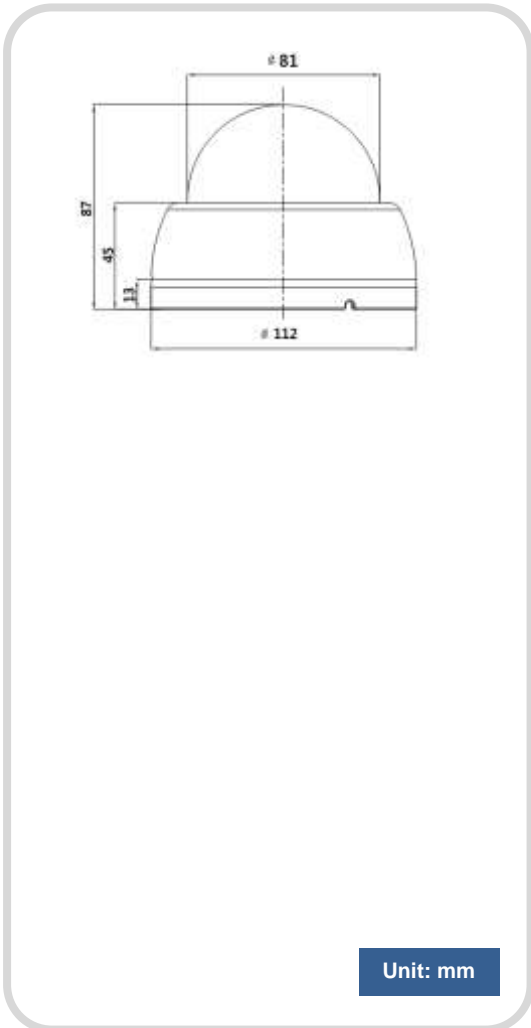

HD-SDI Dome Camera

Full HD

DMC-20PMC

◆ Picture

◆ Feature

- 1/3" PS-Panasonic CMOS
- Full HD 2.2 Megapixel (1080p) Display
- Low up to 0.001Lux with Sens-Up(8x)
- Motion Detection, Privacy Masking(32), Day/Night, Digital Zoom(96x)
- DNR (Digital Noise Reduction), Defog, OSD
- Max. Transmission distance (200m) via coaxial cable(5CHFBT)
- SMPTE 292M(HD-SDI)
- 3.6mm Fixed Mega Pixel Lens
- 3Axis, Indoor Type

◆ Dimensions

◆ Specifications

MODEL	DMC-20PMC
Video	
Image Sensor	1/3" 2.2 Mega(1080p) Panasonic CMOS
Scan mode	Progressive Scan
Total number of pixels	2010(H) x 1108 (V), 2,2M
Number of active pixels	1944(H) x 1092 (V)
Resolution	1,100 TVL
Minimum illumination	0.001Lux with Sense-up(8x)
Video Output	HD-SDI, SMPTE-292M
S/N Ratio	More than 50dB (AGC Off)
Lens	
Lens	3.6mm Fixed Mega Pixel Lens
Iris	Electric Iris
Function	
Day & Night	Auto / Day / BW / EXT(1~2)
White Balance	Auto / Auto-ext / Push / Manual
AGC	Level Setting(1~10)
DNR	Off / Low / Middle / High
Mirror / Flip	Off / On
Privacy Zone / Motion	32 Zones / 1 Zones
Brightness	Level (1~20)
Shutter	Auto/Manual(1/30~1/60000)
Back light	WDR/D-WDR/BLC
Environment	
Operating Humidity	30 % ~ 90 % RH
Operating Temp.	- 10°C to 50°
Electrical	
Power Consumption	Max 2W
Power Supply	DC12V±10, Dual Type: AC24/DC12V(Optional)
Mechanical	
Construction	Plastic body , PC bubble
Dimension	87mm(H) X 81Ø
Weight	About 0.35kg