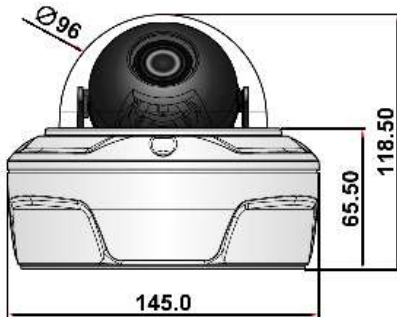

HD-SDI Vandal Dome Camera

Full HD

DMC-20DVC

◆ Picture

◆ Feature

- 1/3" PS-Panasonic CMOS
- Full HD 2.2 Megapixel (1080p) Display
- Low up to 0.001Lux with Sens-Up (8x)
- Motion Detection, Privacy Masking (32), Day/Night, Digital Zoom (96x)
- DNR (Digital Noise Reduction), Defog, OSD
- Max. Transmission distance (200m) via coaxial cable(5CHFBT)
- SMPTE 292M(HD-SDI)
- 2.8~12mm Mega Pixel DC Auto Iris Lens
- 3 Axis Rotation, Weather Proof (IP66)

◆ Dimensions

Unit: mm

◆ Specifications

MODEL	DMC-20DVC
Video	
Image Sensor	1/3" 2.2 Mega(1080p) Panasonic CMOS
Scan mode	Progressive Scan
Total number of pixels	2010(H) × 1108 (V), 2.2M
Number of active pixels	1944(H) × 1092 (V)
Resolution	1,100 TVL
Minimum illumination	0.001Lux with Sense-up(8x)
Video Output	HD-SDI, SMPTE-292M
S/N Ratio	More than 50dB (AGC Off)
Lens	
Lens	2.8~12mm Varifocal Mega Pixel Lens
Iris	DC Iris
Function	
Day & Night	Auto / Day / BW / EXT(1~2)
White Balance	Auto / Auto-ext / Push / Manual
AGC	Level Setting(1~10)
DNR	Off / Low / Middle / High
Mirror / Flip	Off / On
Privacy Zone / Motion	32 Zones / 1 Zones
Brightness	Level (1~20)
Shutter	Auto/Manual(1/30~1/60000)
Back light	WDR/D-WDR/BLC
Environment	
Operating Humidity	30 % ~ 90 % RH
Operating Temp.	- 20°C to 50°
Electrical	
Power Consumption	Max 3W
Power Supply	DC12V±10, Dual Type: AC24/DC12V(Optional)
Mechanical	
Construction	Aluminum body , PC bubble
Dimension	145(W) x 118.5(H) mm
Weight	About 1.1kg