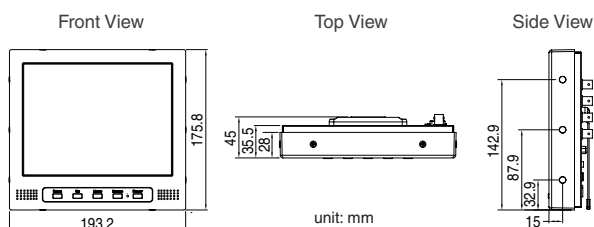

Product Features

- 8" CCTV LCD Monitor
- Rack mountable (side-by-side) for standard 19" rack
- Resolution 800 x 600 pixels
- NTSC/PAL auto recognition
- Multi-language OSD
- Last memory for settings when powered off
- Power saving while no signal input
- Low power consumption with LED backlight
- Key lock function

LV80R Specification

Specification \ Model		LV80R
DISPLAY	Screen Size	8" TFT LCD
	Aspect Ratio	4 : 3
	Max. Resolution	800 x 600 / 480 TVL
	Viewable Size (HxV)	162 x 121.5 mm
	Pixel Pitch (HxV)	0.0675 x 0.2025 mm
	Brightness	250 cd/m ²
	Contrast Ratio	500 : 1
	Viewing Angle (HxV)	140° / 120°
	Display Color	16.7 M
	Response Time (Tr/Tf)	10/15 ms
Panel Life Time	20,000 hrs	
I/O INTERFACE	Video Input	BNC IN x 2 (1.0 Vp-p 75Ω), S-Video x 1
	Video Output	BNC x 2
	Audio Input	RCA Jack R,L x 2
	Audio Output	RCA Jack R,L x 1
ELECTRICAL	Power Input	AC 100~240V, 50/60 Hz
	Power Supply	DC 12V / 1.5A
GENERAL	Power Consumption	10W max. / Standby 2W max.
	Operating Condition	Temp.: 0°C ~ 40°C, Hum.: 20% ~ 85%
	Storage Condition	Temp.: -20° ~ 60°C, Hum.: 20% ~ 85%
	Dimension (WxHxD)	190 x 173 x 25 mm
	Net Weight	1.1 kg
FEATURES	Regulations	CE, FCC
	Built in Speakers	1W (Max.)
OPTION	OSD Languages	English, Traditional Chinese, Simplified Chinese, Japanese, French, German, Spanish, Italian, Russian, Portuguese, Czech
	Mounts	RK-80 Rack Assembly DW1700C, DW1710C (12 kg Max. Weight)
	Others	Anti-Reflection Strengthen Glass

*Specifications subject to change without notice. V1.1

Dimension

Accessory

Adjustable View Angle for Rack

Hinge Stand as a Photo Frame

RK-80 Rack Assembly

19" Rack Side by Side