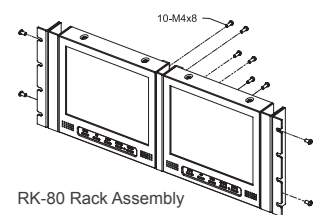

LV80R Specification

Specification \ Model		LV80R
DISPLAY	Screen Size	8" TFT LCD
	Aspect Ratio	4 : 3
	Max. Resolution	800 x 600 / 480 TVL
	Viewable Size (HxV)	162 x 121.5 mm
	Pixel Pitch (HxV)	0.0675 x 0.2025 mm
	Brightness	250 cd/m ²
	Contrast Ratio	500 : 1
	Viewing Angle (HxV)	140° / 120°
	Display Color	16.7 M
	Response Time (Tr/Tf)	10/15 ms
Panel Life Time	20,000 hrs	
I/O INTERFACE	Video Input	BNC IN x 2 (1.0 Vp-p 75Ω), S-Video x 1
	Video Output	BNC x 2
	Audio Input	RCA Jack R,L x 2
	Audio Output	RCA Jack R,L x 1
ELECTRICAL	Power Input	AC 100~240V, 50/60 Hz
	Power Supply	DC 12V / 1.5A
GENERAL	Power Consumption	10W max. / Standby 2W max.
	Operating Condition	Temp.: 0°C ~ 40°C, Hum.: 20% ~ 85%
	Storage Condition	Temp.: -20° ~ 60°C, Hum.: 20% ~ 85%
	Dimension (WxHxD)	190 x 173 x 25 mm
	Net Weight	1.1 kg
FEATURES	Regulations	CE, FCC
	Built in Speakers	1W (Max.)
OPTION	OSD Languages	English, Traditional Chinese, Simplified Chinese, Japanese, French, German, Spanish, Italian, Russian, Portuguese, Czech
	Mounts	RK-80 Rack Assembly DW1700C, DW1710C (12 kg Max. Weight)
	Others	Anti-Reflection Strengthen Glass

*Specifications subject to change without notice. V1.1

Dimension

Accessory

Adjustable View Angle for Rack

Hinge Stand as a Photo Frame

RK-80 Rack Assembly

19" Rack Side by Side