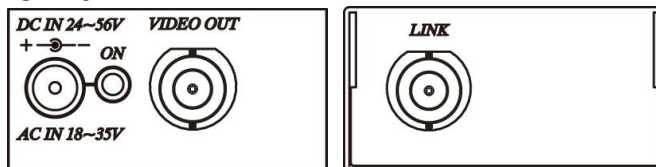

Caution:

1. Input/output power cord DC jack is 2.0mm.
2. Before sending power, please make sure the voltage polarity and input/output terminal are installed correctly.

Panel View:

CA101VPT

CA101VPR

Specification:

| ITEM NO | CA101VPT | CA101VPR |
|--------------------------|---|-----------------------------|
| Power Input/output | DC JACK 2.0 mm | |
| Video&Power Input/output | BNC | |
| Input/Output Voltage | DC 12V 1Amp Output | AC 18V~35V, DC24V~56V Input |
| Distance (Max.) | 800M | |
| Power Consumption(Max.) | 50mW | |
| Temperature | Operation: 0 to 70°C, Storage: -20 to 85°C, Humidity: up to 95% | |
| Dimensions mm | 49.2 x 112.5 x 25.2 | |
| Weight g | 150 g | |