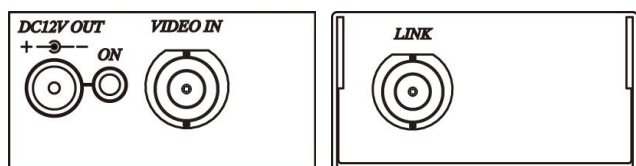

The output current will be slightly different based on different cable.

| CA101VPR Receiver Power Input | Distance | CA101VPT Transmitter Power Output | |
|-------------------------------|----------|-----------------------------------|-------|
| AC24V 1A | 100M | DC12V | 1A |
| | 200M | | 700mA |
| | 300M | | 600mA |
| | 400M | | 450mA |
| | 500M | | 400mA |
| | 600M | | 340mA |
| | 700M | | 320mA |
| | 800M | | 270mA |
| DC24V 1A | 100M | DC12V | 1A |
| | 200M | | 600mA |
| | 300M | | 450mA |
| | 400M | | 310mA |
| | 500M | | 290mA |
| | 600M | | 230mA |
| | 700M | | 190mA |
| | 800M | | 150mA |
| DC48V 1A | 0~700M | DC12V | 1A |
| | 800M | | 800mA |
| DC56V 1A | 0~800M | DC12V | 1A |

Caution:

1. Input/output power cord DC jack is 2.0mm.
2. Before sending power, please make sure the voltage polarity and input/output terminal are installed correctly.

Panel View:

CA101VPT

CA101VPR

Specification: