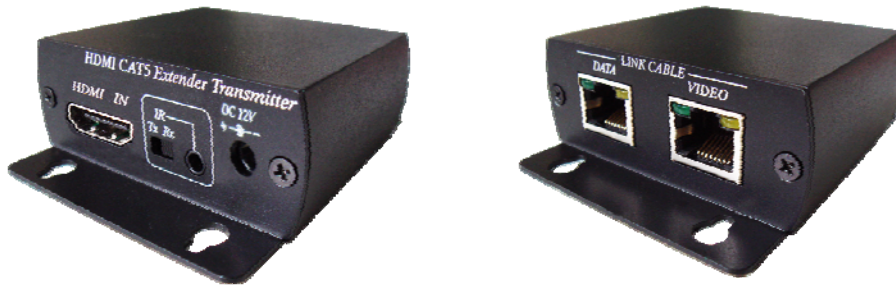

HDMI & IR CAT5 Extender Over Two CAT5 cable

ITEM NO.: HE01EI

HE01EI HDMI & IR CAT5 Extender over Two CAT5 cable

- Extends HDMI & IR signal over two CAT5/5e/6 cables.
- External power supply requested with transmitter unit only, no power required at receiver (monitor) side.
- Built in IR signal, IR control could be selectable at either TX/RX side.
- Transmission range up to 60M at 1080i, 50M at 1080p resolution.
- HDMI 1.3 compliant, DDC, DTS-HD, Dolby.
- HDCP compliant.

Panel view & Function:

HE01EIT

HE01EIR

IR Switch Setting:

1. Sending IR Signal: IR Switch move to TX · IR connect to IR Emitter.
2. Receiving IR Signal: IR Switch move to RX · IR connect to IR Receiver.

HE01EIT RJ45 LED Status:

Video	RJ45	Green	HDMI 5V Power From Source Device
		Yellow	
Data	RJ45	Green	Hot Plug Disconnection
		Yellow	Power Supply
			IR Signal Indication

HE01EIR RJ45 LED Status:

Video	RJ45	Green	HDMI 5V Power From Transmitter Unit
		Yellow	
			HDMI Signal Loss
Data	RJ45	Green	Power On From Transmitter Unit
		Yellow	
			IR Signal

Cable:

Video Link cable using high quality CAT5E UTP or CAT5E STP cable,

Data Link cable using CAT5E UTP/STP or CAT6 UTP cable,

It is not high speed signal transmission, so using regular CAT5E UTP cable will be ok.