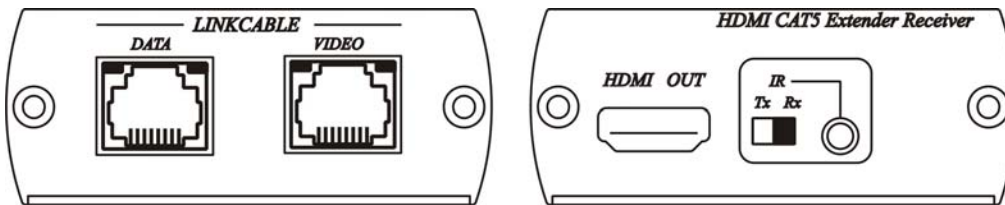

HDMI & IR CAT5 Extender Over Two CAT5 cable

ITEM NO.: HE01EI

HE01EI HDMI & IR CAT5 Extender over Two CAT5 cable

- Extends HDMI & IR signal over two CAT5/5e/6 cables.
- External power supply requested with transmitter unit only, no power required at receiver (monitor) side.
- Built in IR signal, IR control could be selectable at either TX/RX side.
- Transmission range up to 60M at 1080i, 50M at 1080p resolution.
- HDMI 1.3 compliant, DDC, DTS-HD, Dolby.
- HDCP compliant.

Panel view & Function:

HE01EIT

HE01EIR

IR Switch Setting:

1. Sending IR Signal: IR Switch move to TX · IR connect to IR Emitter.
2. Receiving IR Signal: IR Switch move to RX · IR connect to IR Receiver.

HE01EIT RJ45 LED Status:

Video	RJ45	Green	HDMI 5V Power From Source Device
		Yellow	
Data	RJ45	Green	Hot Plug Disconnection
		Yellow	Power Supply
			IR Signal Indication

HE01EIR RJ45 LED Status:

Video	RJ45	Green	HDMI 5V Power From Transmitter Unit
		Yellow	
			HDMI Signal Loss
Data	RJ45	Green	Power On From Transmitter Unit
		Yellow	
			IR Signal