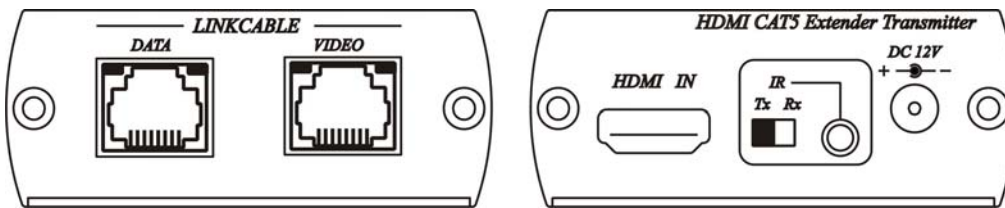

HDMI & IR CAT5 Extender Over Two CAT5 cable

ITEM NO.: HE01EI

HE01EI HDMI & IR CAT5 Extender over Two CAT5 cable

- Extends HDMI & IR signal over two CAT5/5e/6 cables.
- External power supply requested with transmitter unit only, no power required at receiver (monitor) side.
- Built in IR signal, IR control could be selectable at either TX/RX side.
- Transmission range up to 60M at 1080i, 50M at 1080p resolution.
- HDMI 1.3 compliant, DDC, DTS-HD, Dolby.
- HDCP compliant.

Panel view & Function:

HE01EIT

HE01EIR

IR Switch Setting:

1. Sending IR Signal: IR Switch move to TX · IR connect to IR Emitter.
2. Receiving IR Signal: IR Switch move to RX · IR connect to IR Receiver.

HE01EIT RJ45 LED Status:

Video	RJ45	Green	HDMI 5V Power From Source Device
		Yellow	
Data	RJ45	Green	Hot Plug Disconnection
		Yellow	Power Supply
			IR Signal Indication

HE01EIR RJ45 LED Status:

Video	RJ45	Green	HDMI 5V Power From Transmitter Unit
		Yellow	
			HDMI Signal Loss
Data	RJ45	Green	Power On From Transmitter Unit
		Yellow	
			IR Signal

Installation view:**Specification:**

ITEM NO.	HE01EIT	HE01EIR
Video Bandwidth	2.25 Gbps (HDMI 1.3)	
Resolution	480i/480p/720p/1080i/1080p @24/50/60Hz	
Link Cable Distance	Cat.5e 60M @1080i , Cat.5e 50M @1080p	
HDMI Cable Distance	28 AW HDMI Cables 3m @1080p	
HDMI Connector	HDMI A Type x 1 (Input)	HDMI A Type x 1 (Output)
Link Connector	RJ-45 Shielded x 2	
IR Connector	3.5 mm Connector	
IR Carrier Frequency	20-60Khz	
Power Consumption	400mA (Max)	
Power Supply	12V DC · 500mA (External)	X
Temperature	Operation: 0 to 55°C, Storage: -20 TO 85°C, Humidity: up to 95%	
DIMENSIONS W x H x D mm	67 x 87 x 27	67 x 87 x 27
Weight	150 g	150 g