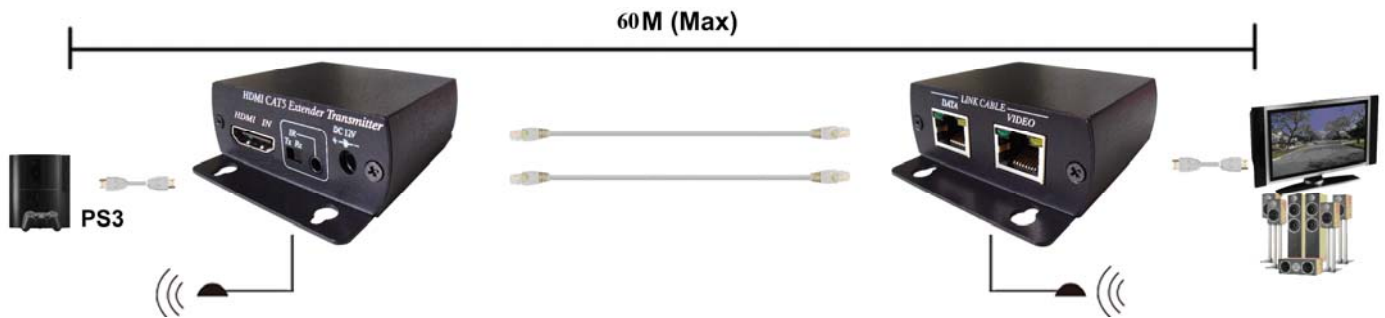

Cable:

Video Link cable using high quality CAT5E UTP or CAT5E STP cable,

Data Link cable using CAT5E UTP/STP or CAT6 UTP cable,

It is not high speed signal transmission, so using regular CAT5E UTP cable will be ok.

Transmission Range:

The transmission range will be based on the cable quality and HDMI equipment.

Use CAT5E UTP cable up to 40M@1080p.

Use CAT6 UTP cable up to 50M@1080p.

Use CAT5E UTP cable up to 60M@1080i/720p.

RJ45 pin Define:

Video Link (TIA/EIA-568-B)

1. Orange-white
2. Orange
3. Green-white
4. Blue
5. Blue-white
6. Green
7. Brown-white
8. Brown

Data Link (TIA/EIA-568-B)

1. Orange-white
2. Orange
3. Green-white
4. Blue
5. Blue-white
6. Green
7. Brown-white
8. Brown

Caution:

1. The cabling must away from any equipment with electromagnetic wave, i.e.: microwave, radio equipment, high voltage.
2. IR receiving angle is $\pm 45^\circ$ with maximum distance 8 meters.
  IR emitting angle is $\pm 30^\circ$ with maximum distance 5 meters.

Installation view:

Specification:

ITEM NO.	HE01EIT	HE01EIR
Video Bandwidth	2.25 Gbps (HDMI 1.3)	
Resolution	480i/480p/720p/1080i/1080p @24/50/60Hz	
Link Cable Distance	Cat.5e 60M @1080i , Cat.5e 50M @1080p	
HDMI Cable Distance	28 AW HDMI Cables 3m @1080p	
HDMI Connector	HDMI A Type x 1 (Input)	HDMI A Type x 1 (Output)
Link Connector	RJ-45 Shielded x 2	
IR Connector	3.5 mm Connector	
IR Carrier Frequency	20-60Khz	
Power Consumption	400mA (Max)	
Power Supply	12V DC · 500mA (External)	X
Temperature	Operation: 0 to 55°C, Storage: -20 TO 85°C, Humidity: up to 95%	
DIMENSIONS W x H x D mm	67 x 87 x 27	67 x 87 x 27
Weight	150 g	150 g