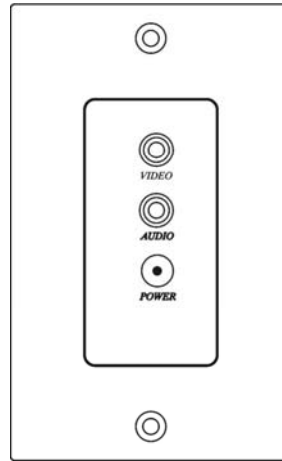

CW01AP

Front View