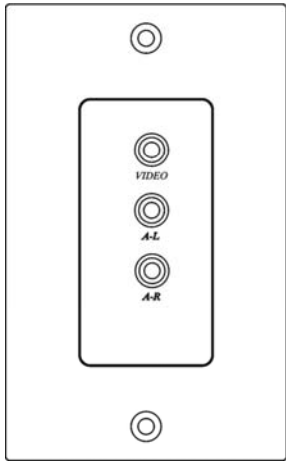

YW01 Wall Plate Component Video CAT5 Extender

- Send component video signals over one CAT5 UTP cable.
- 3 x RCA female to RJ45 female, green color for Y, blue color for Pb, red color for Pr.
- Wall mountable type for a neat and cleaner installation.
- Passive, No power required.
- Support up to HDTV. (480I /480p/720p/1080i)
- Transmission range up to 300 meters.
- Perfect for integrated home entertainment application.

YW01D Wall Plate Component Video & Digital Audio CAT5 Extender

- Send component video signals over digital audio one CAT5 UTP cable.
- 4 x RCA female to RJ45 female, green color for Y, blue color for Pb, red color for Pr, orange color for digital audio.
- Wall mountable type for a neat and cleaner installation.
- Passive, No power required.
- Support up to HDTV. (480I /480p/720p/1080i)
- Transmission range up to 300 meters.
- Perfect for integrated home entertainment application.

Installation:

CW01A

CW01AP

YW01

YW01D

Panel View:

CW01A

Front View

Specification:

ITEM NO.	CW01A
Video Input (RCA female)	1V p-p, 75 Ohms
Audio Input (RCA female)	Stereo, left and right audio
Audio Input	2V p-p
Video& Audio Output	RJ45
Bandwidth	Video: DC to 5Mhz, Audio: 50Hz to 15Khz
Distance	300 Meters
Cable	Twisted Pair CAT5,CAT5e (AWG24)
Power	X
Dimensions W x H x D mm	70x61x115
Weight g	100