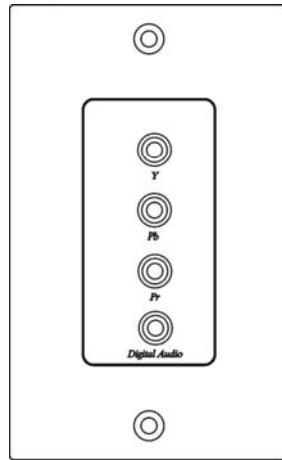

YW01 Wall Plate Component Video CAT5 Extender

- Send component video signals over one CAT5 UTP cable.
- 3 x RCA female to RJ45 female, green color for Y, blue color for Pb, red color for Pr.
- Wall mountable type for a neat and cleaner installation.
- Passive, No power required.
- Support up to HDTV. (480I /480p/720p/1080i)
- Transmission range up to 300 meters.
- Perfect for integrated home entertainment application.

Rear View

CW01AP

Front View

Rear View

YW01

Front View

Rear View

YW01D

RJ-45 Jack Pin Define

CW01A

RJ - 45 Jack		
PIN	Color	Function
1	W-O	Audio L+
2	O	Audio L-
3	W-G	Audio R+
4	BL	X
5	W-BL	X
6	G	Audio R-
7	W-BR	Video +
8	BR	Video -

CW01AP

RJ - 45 Jack		
PIN	Color	Function
1	W-O	Audio L+
2	O	Audio L-
3	W-G	POWER +
4	BL	POWER -
5	W-BL	POWER +
6	G	POWER -
7	W-BR	Video +
8	BR	Video -

Specification:

ITEM NO.	CW01A
Video Input (RCA female)	1V p-p, 75 Ohms
Audio Input (RCA female)	Stereo, left and right audio
Audio Input	2V p-p
Video& Audio Output	RJ45
Bandwidth	Video: DC to 5Mhz, Audio: 50Hz to 15Khz
Distance	300 Meters
Cable	Twisted Pair CAT5,CAT5e (AWG24)
Power	X
Dimensions W x H x D mm	70x61x115
Weight g	100