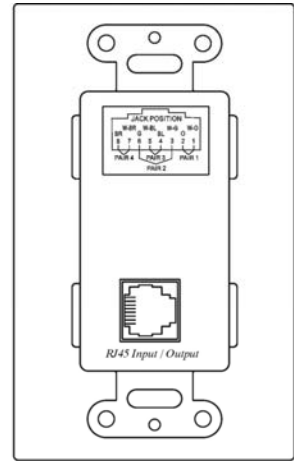

Rear View

RJ-45 Jack Pin Define

CW01A

RJ - 45 Jack		
PIN	Color	Function
1	W-O	Audio L+
2	O	Audio L-
3	W-G	Audio R+
4	BL	X
5	W-BL	X
6	G	Audio R-
7	W-BR	Video +
8	BR	Video -

CW01AP

RJ - 45 Jack		
PIN	Color	Function
1	W-O	Audio L+
2	O	Audio L-
3	W-G	POWER +
4	BL	POWER -
5	W-BL	POWER +
6	G	POWER -
7	W-BR	Video +
8	BR	Video -

YW01

RJ - 45 Jack		
PIN	Color	Function
1	W-O	Pr -
2	O	Pr +
3	W-G	Pb -
4	BL	X
5	W-BL	X
6	G	Pb +
7	W-BR	Y -
8	BR	Y +

YW01D

RJ - 45 Jack		
PIN	Color	Function
1	W-O	Pr -
2	O	Pr +
3	W-G	Pb -
4	BL	Digital Audio +
5	W-BL	Digital Audio -
6	G	Pb +
7	W-BR	Y -
8	BR	Y +

Specification: