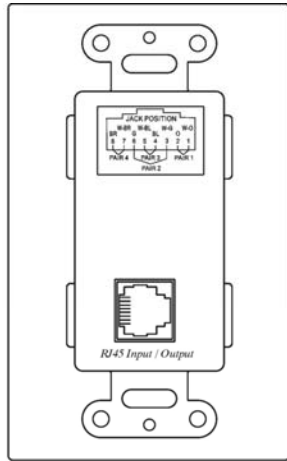

YW01 Wall Plate Component Video CAT5 Extender

- Send component video signals over one CAT5 UTP cable.
- 3 x RCA female to RJ45 female, green color for Y, blue color for Pb, red color for Pr.
- Wall mountable type for a neat and cleaner installation.
- Passive, No power required.
- Support up to HDTV. (480I /480p/720p/1080i)
- Transmission range up to 300 meters.
- Perfect for integrated home entertainment application.

YW01D Wall Plate Component Video & Digital Audio CAT5 Extender

- Send component video signals over digital audio one CAT5 UTP cable.
- 4 x RCA female to RJ45 female, green color for Y, blue color for Pb, red color for Pr, orange color for digital audio.
- Wall mountable type for a neat and cleaner installation.
- Passive, No power required.
- Support up to HDTV. (480I /480p/720p/1080i)
- Transmission range up to 300 meters.
- Perfect for integrated home entertainment application.

Installation:

CW01A

CW01AP

YW01

YW01D

Panel View:

CW01A

Front View

Specification:

ITEM NO.	CW01A
Video Input (RCA female)	1V p-p, 75 Ohms
Audio Input (RCA female)	Stereo, left and right audio
Audio Input	2V p-p
Video& Audio Output	RJ45
Bandwidth	Video: DC to 5Mhz, Audio: 50Hz to 15Khz
Distance	300 Meters
Cable	Twisted Pair CAT5,CAT5e (AWG24)
Power	X
Dimensions W x H x D mm	70x61x115
Weight g	100