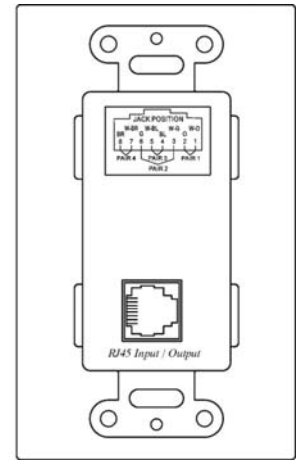

Rear View

CW01AP

Front View

Rear View

YW01

Front View

Rear View

YW01D

RJ-45 Jack Pin Define

CW01A

RJ - 45 Jack		
PIN	Color	Function
1	W-O	Audio L+
2	O	Audio L-
3	W-G	Audio R+
4	BL	X
5	W-BL	X
6	G	Audio R-
7	W-BR	Video +
8	BR	Video -

CW01AP

RJ - 45 Jack		
PIN	Color	Function
1	W-O	Audio L+
2	O	Audio L-
3	W-G	POWER +
4	BL	POWER -
5	W-BL	POWER +
6	G	POWER -
7	W-BR	Video +
8	BR	Video -

Specification:

ITEM NO.	CW01A
Video Input (RCA female)	1V p-p, 75 Ohms
Audio Input (RCA female)	Stereo, left and right audio
Audio Input	2V p-p
Video& Audio Output	RJ45
Bandwidth	Video: DC to 5Mhz, Audio: 50Hz to 15Khz
Distance	300 Meters
Cable	Twisted Pair CAT5,CAT5e (AWG24)
Power	X
Dimensions W x H x D mm	70x61x115
Weight g	100