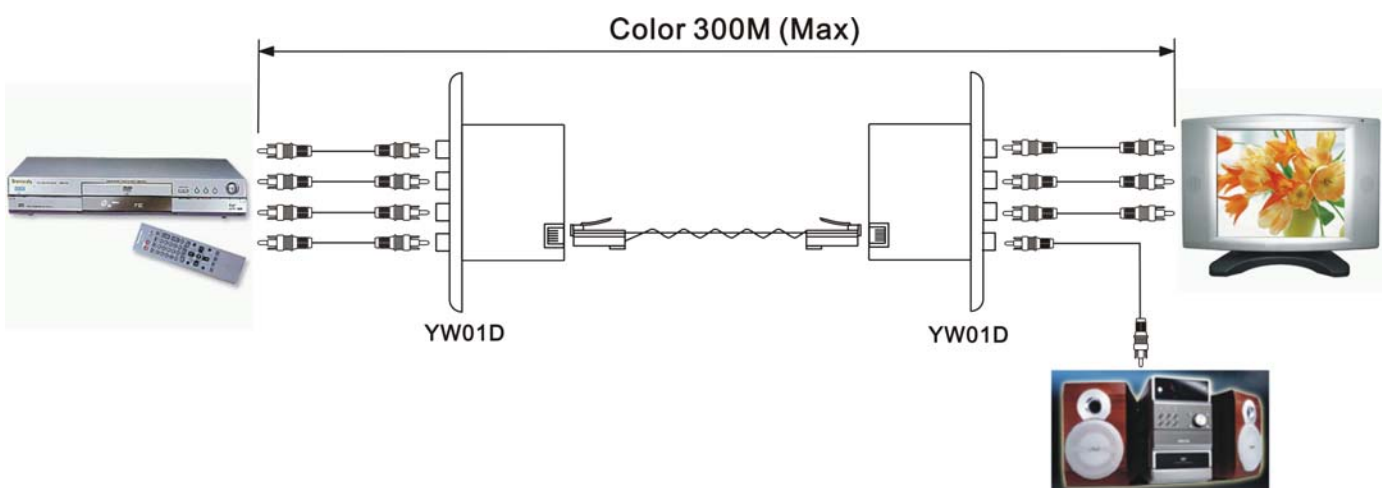

CW01AP Wall Plate Video, Audio, Power CAT5 Extender

- Send video, audio and power over one CAT5 UTP cable.
- Wall mountable type for a neat and cleaner installation.
- 2 x RCA female for video and audio, 1 x DC jack for power.
- Passive, No power required.
- Transmission range up to 300 meters.
- Perfect for integrated home security and entertainment application.

YW01 Wall Plate Component Video CAT5 Extender

- Send component video signals over one CAT5 UTP cable.
- 3 x RCA female to RJ45 female, green color for Y, blue color for Pb, red color for Pr.
- Wall mountable type for a neat and cleaner installation.
- Passive, No power required.
- Support up to HDTV. (480I /480p/720p/1080i)
- Transmission range up to 300 meters.
- Perfect for integrated home entertainment application.

YW01D Wall Plate Component Video & Digital Audio CAT5 Extender

- Send component video signals over digital audio one CAT5 UTP cable.
- 4 x RCA female to RJ45 female, green color for Y, blue color for Pb, red color for Pr, orange color for digital audio.
- Wall mountable type for a neat and cleaner installation.
- Passive, No power required.
- Support up to HDTV. (480I /480p/720p/1080i)
- Transmission range up to 300 meters.
- Perfect for integrated home entertainment application.

Installation:

CW01A

CW01AP

YW01

YW01D

Panel View:

CW01A

Front View