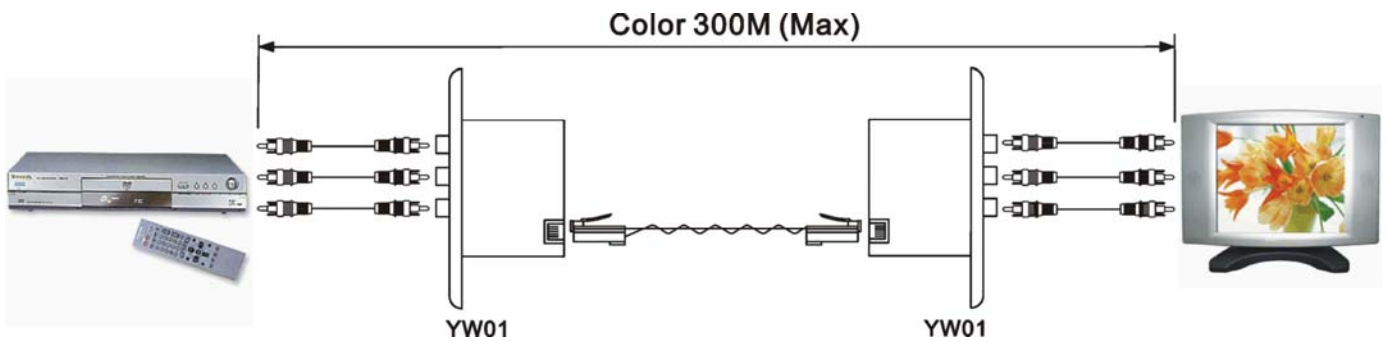

Installation:

CW01A

CW01AP

YW01

YW01D

Panel View: