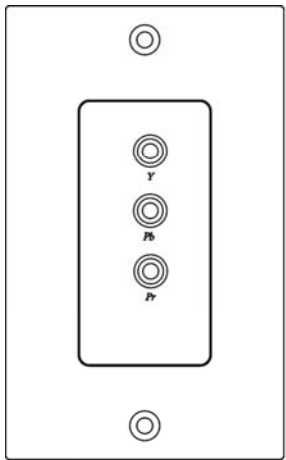

YW01 Wall Plate Component Video CAT5 Extender

- Send component video signals over one CAT5 UTP cable.
- 3 x RCA female to RJ45 female, green color for Y, blue color for Pb, red color for Pr.
- Wall mountable type for a neat and cleaner installation.
- Passive, No power required.
- Support up to HDTV. (480I /480p/720p/1080i)
- Transmission range up to 300 meters.
- Perfect for integrated home entertainment application.

Rear View

CW01AP

Front View

Rear View

YW01

Front View

Rear View

YW01D

RJ-45 Jack Pin Define

CW01A

RJ - 45 Jack		
PIN	Color	Function
1	W-O	Audio L+
2	O	Audio L-
3	W-G	Audio R+
4	BL	X
5	W-BL	X
6	G	Audio R-
7	W-BR	Video +
8	BR	Video -

CW01AP

RJ - 45 Jack		
PIN	Color	Function
1	W-O	Audio L+
2	O	Audio L-
3	W-G	POWER +
4	BL	POWER -
5	W-BL	POWER +
6	G	POWER -
7	W-BR	Video +
8	BR	Video -

Specification:

ITEM NO.	CW01A
Video Input (RCA female)	1V p-p, 75 Ohms
Audio Input (RCA female)	Stereo, left and right audio
Audio Input	2V p-p
Video& Audio Output	RJ45
Bandwidth	Video: DC to 5Mhz, Audio: 50Hz to 15Khz
Distance	300 Meters
Cable	Twisted Pair CAT5,CAT5e (AWG24)
Power	X
Dimensions W x H x D mm	70x61x115
Weight g	100