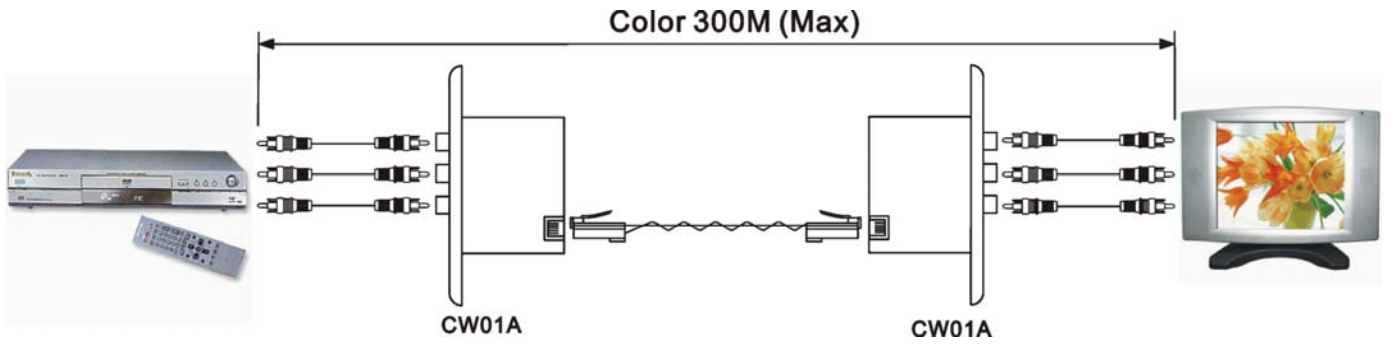

Installation:

CW01A