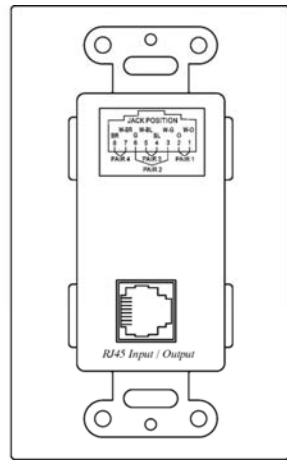

Rear View

CW01AP

Front View

Rear View

YW01

Front View

Rear View

YW01D

RJ-45 Jack Pin Define

CW01A

RJ - 45 Jack		
PIN	Color	Function
1	W-O	Audio L+
2	O	Audio L-
3	W-G	Audio R+
4	BL	X
5	W-BL	X
6	G	Audio R-
7	W-BR	Video +
8	BR	Video -

CW01AP

RJ - 45 Jack		
PIN	Color	Function
1	W-O	Audio L+
2	O	Audio L-
3	W-G	POWER +
4	BL	POWER -
5	W-BL	POWER +
6	G	POWER -
7	W-BR	Video +
8	BR	Video -

Specification:

ITEM NO.	CW01A
Video Input (RCA female)	1V p-p, 75 Ohms
Audio Input (RCA female)	Stereo, left and right audio
Audio Input	2V p-p
Video& Audio Output	RJ45
Bandwidth	Video: DC to 5Mhz, Audio: 50Hz to 15Khz
Distance	300 Meters
Cable	Twisted Pair CAT5,CAT5e (AWG24)
Power	X
Dimensions W x H x D mm	70x61x115
Weight g	100