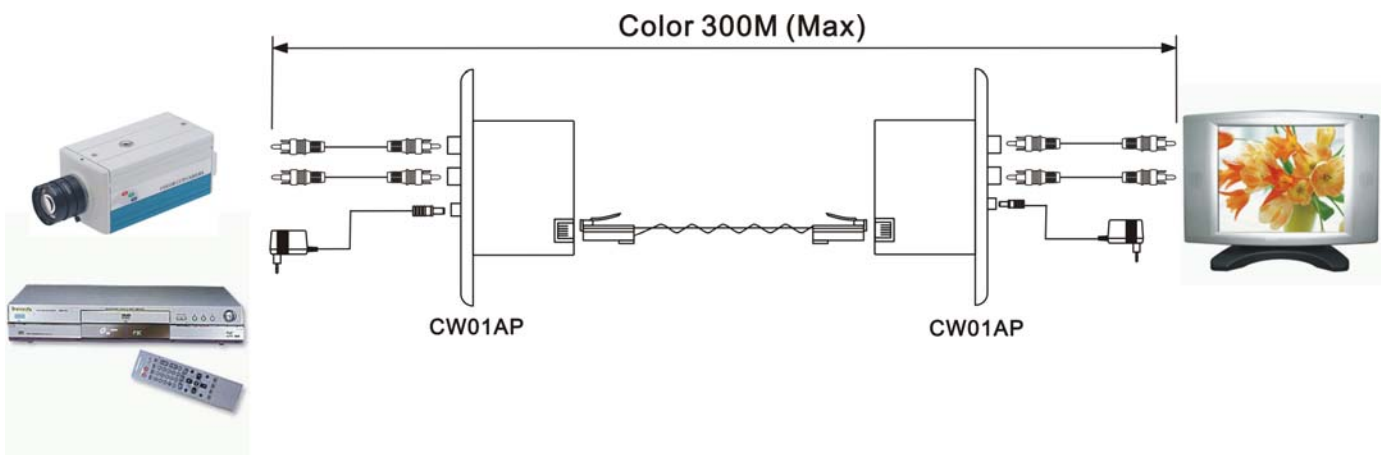

Installation:

CW01A

CW01AP

YW01

YW01D

Panel View: