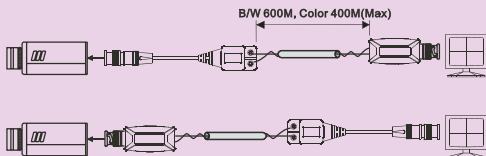

Twisted Pair Video Transceiver for CCTV

FEATURES

- Using CAT5 networking cable to transmit a full motion color camera video signal to 400 meters, B/W up to 600 meters.
- Passive, no power required.
- Eliminate coaxial cable.
- Fast, easy installation, saving time and money.
- Substantial savings on the cost of the cable itself