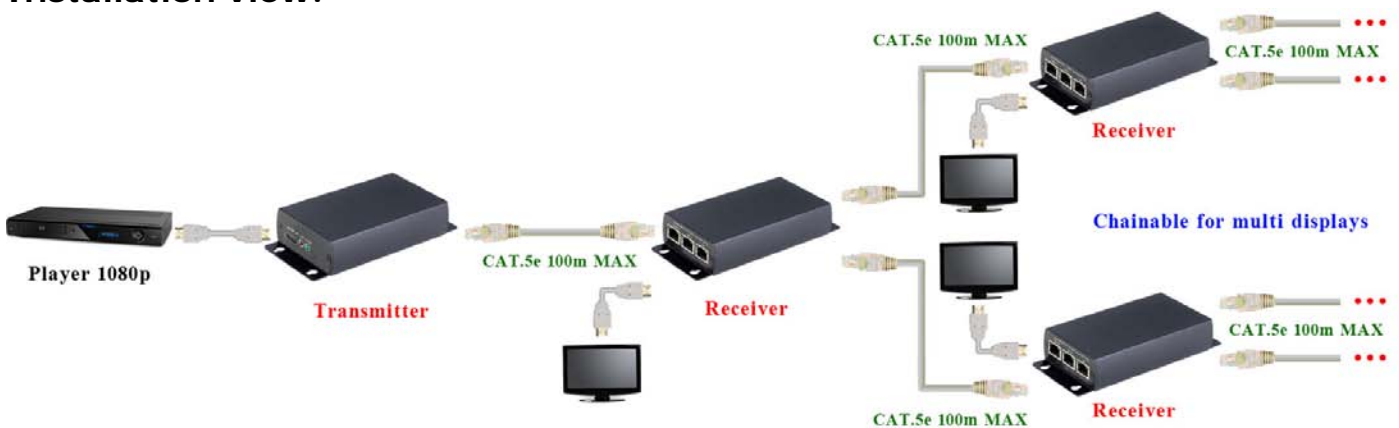

Installation view: