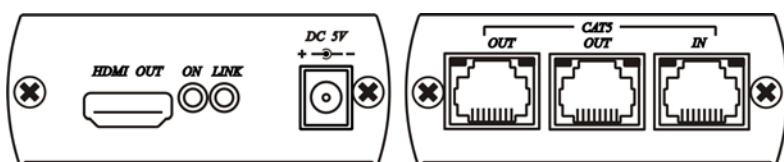

HDMI 1 in 3 out CAT5 Extender with Chainable Receiver

ITEM NO.: HE03L

- Extends HDMI signal over one CAT5/5e/6 cable.
- Including HE03LT transmitter and HE03LR receiver unit.
- Receiver built in 1 x HDMI output and 2 x CAT5 output for chainable to another receiver for longer distance and multiple displays.
- HE03LR receiver could be chainable up to 31 pieces with distance 3.1KM. It also could be cascade by 31 layers, total up to 100 displays
- HDMI 1.3 compliant.
- HDCP compatible.
- Transmission range up to 100M at 1080p.
- Plug and play for easy operation.

Installation view:

Panel view:

HE03LT

HE03LR

Cable: