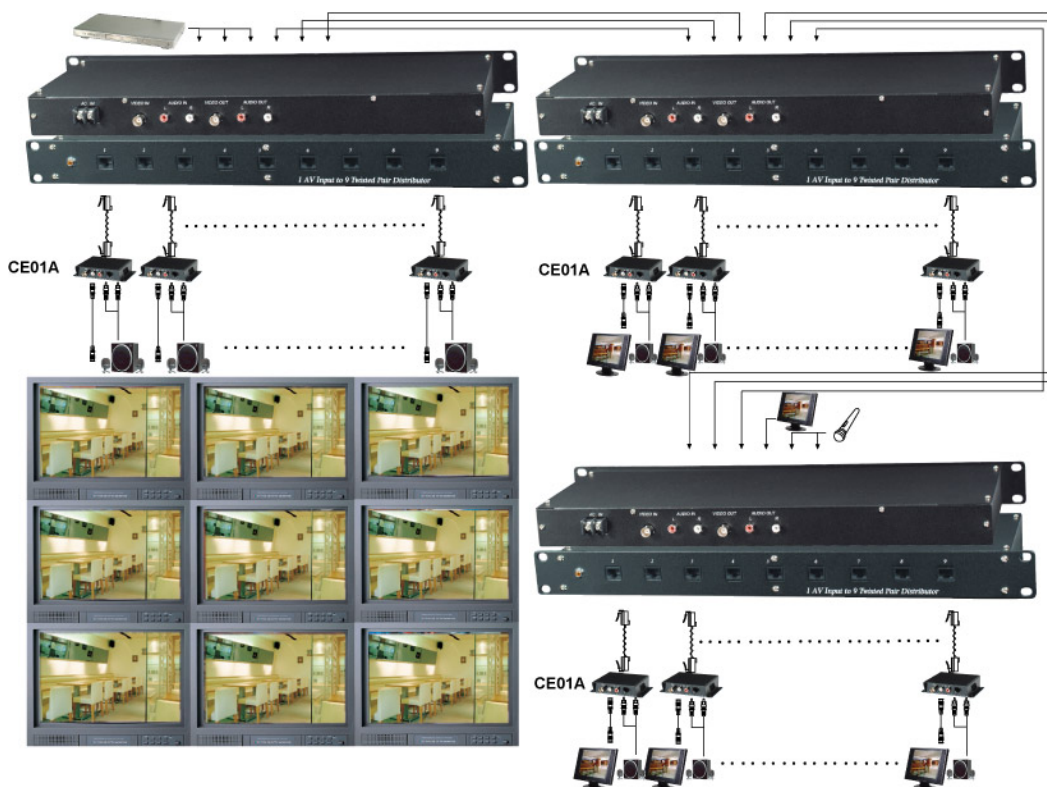

1 Input 9 Output Composite Video & Stereo Audio CAT5 Distribution Amplifier in 1U Rack Mounting Panel

ITEM NO.: CE09A, CE01A-S

CE09A is a 1 in 9 out AV distributor hub that allows transmission multi channel real-time color video & audio signal over CAT 5 unshielded twisted pair (UTP) networking cable. Application for sending one video and audio source to multiple destination devices such as monitors, TVs...etc.

CE09A 1 Input 9 Output Composite Video & Stereo Audio CAT5 Distribution Amplifier in 1U Rack Mounting Panel

Features:

- Extends and distribute one composite video and stereo audio to 9 displays.
- Extends video signals up to 300 meters over CAT5 cable.
- **Work with CE01A-S as composite video & stereo audio CAT5 receiver at remote side.**
- One loop output allows cascading connection several units for larger displays.
- Ideal for classrooms, lecture halls, point of purchase displays, conference centers and other applications that require multiple displays.

CE01A-S Composite Video & Audio CAT5 Receiver (CE09A Option Model)

Features:

- 3 RCA female to RJ45 female.
- Video and stereo audio transmission over one CAT5 cable.
- Two ways audio and one video over one CAT5 cable.
- Work with CE09A CAT5 distribution amplifier as a receiver at remote side, perfect for classrooms, conference centers and other applications that require multiple displays.

Installation View: