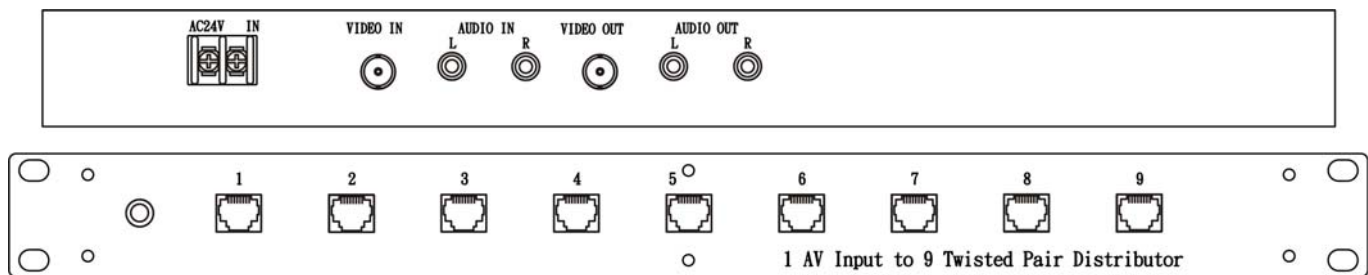

Panel View:

CE09A