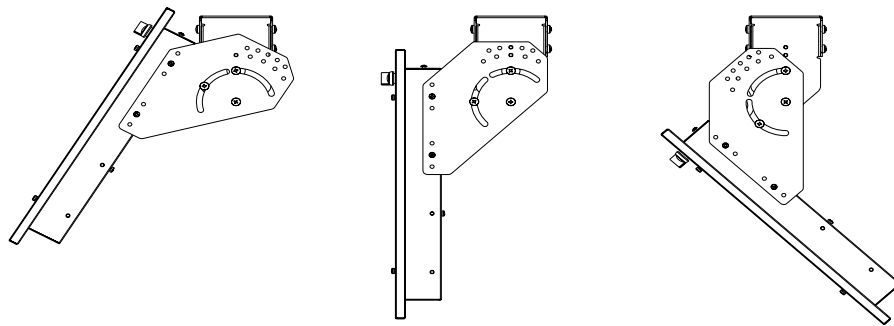

OPTIONAL HEAVY DUTY BRACKET

□ **VGA SUPPORT TABLE** □

Resolution	Horiz. Freq.(KHz)	Vert. Freq.(Hz)	Polarity
640X350	31.46	70	+/-
	37.86	85	+/-
720X350	31.46	70	+/-
	37.86	85	+/-
640X400	31.46	70	-/+
	37.93	85	-/+
	24.82	56	-/+
720X400	31.46	70	-/+
	37.86	85	-/+
640X480	31.46	59.9	-/-
	35.00	66.6	+/-
	37.86	72.8	-/-
	37.50	75.0	-/-
	43.27	85.0	-/-
800X600	35.15	56.2	+/+
	37.87	60.3	+/+
	48.07	72.2	+/+
	46.87	75.0	+/+
	44.40	70.0	+/+
	53.67	85.0	+/+
832X624	49.72	74.5	-/-
1024X768	48.36	60.0	-/-
	56.47	70.1	-/-
	58.08	72.9	
	60.02	75.0	+/+
	68.68	84.9	+/+
1152X864	54.90	60.0	
	64.19	70.2	+/+
	67.50	75.0	-/-
	76.30	80.0	
	77.09	84.9