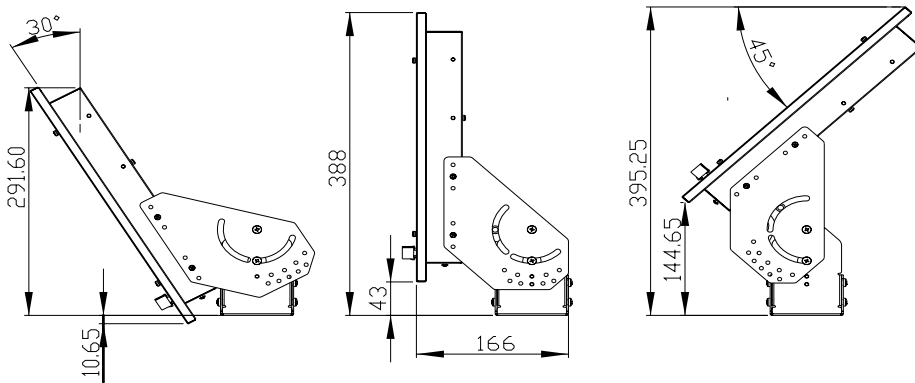

MODEL NO. : LM-1550T IP65 Touch Screen

□ SPECIFICATION □

◆ DISPLAY SCREEN	15 ” TFT (Diagonal) 1
	Active Display Area 304.128(W) x 228.096 mm(H)
	Element Color TFT LCD
	Resolution 1024 x 768 maximum
	LCD Display Color 16.2M colors
	Pixel Pitch 0.297 x 0.297 mm
◆ POWER SOURCE	AC/DC Adapter 12 V
◆ POWER COMSUMPTION	12V, 1.76A , 21.12w
◆ OPERATING TEMPERATURE	0°C ~ 60°C
◆ STORAGE TEMPERATURE	-20°C ~ 65°C
◆ BRIGHTNESS	280 cd/m ²
◆ RESPONSE TIME	8 ms (Tr+Tf)
◆ CONTRAST	700 : 1
◆ VIEWING ANGLE	Vertical Up 70° Down 70° , Horizontal : ± 80°
◆ INPUT SIGNAL	Audio / Video Composite: NTSC/PAL/SECAM
	1 Vp-p. 75Ω RCA x 1
	S-Video socket x 1
	PC RGB Analogue Input 15 Pin D-Sub x1
◆ PLUG & PLAY	VESA DDC2B
◆ GREEN FUNCTION	VESA DPMS
◆ OSD CONTROL FUNCTION	Brightness, Contrast, Color, Volume, Mute
◆ OVERALL DIMENSION	412.0 x 345.0 x 50.0 (mm)
◆ REGULATIONS	Safety: CE, FCC meet
◆ WEIGHT	8 Kgs

□ FEATURE □

- ◆ IP65 Front and Rear Waterproof
- ◆ 15” LCD Screens
- ◆ 2 Video RCA Inputs
- ◆ 1 Audio RCA Output
- ◆ Low Power Consumption
- ◆ 5 Wire Resistive Touch Screen

□ ON SCREEN DISPLAY SETTINGS (OSD) □

□ MECHANICAL DRAWING □

◆ Monitor Dimension

OPTIONAL HEAVY DUTY BRACKET

□ **VGA SUPPORT TABLE** □

Resolution	Horiz. Freq.(KHz)	Vert. Freq.(Hz)	Polarity
640X350	31.46	70	+/-
	37.86	85	+/-
720X350	31.46	70	+/-
	37.86	85	+/-
640X400	31.46	70	-/+
	37.93	85	-/+
	24.82	56	-/+
720X400	31.46	70	-/+
	37.86	85	-/+
640X480	31.46	59.9	-/-
	35.00	66.6	+/-
	37.86	72.8	-/-
	37.50	75.0	-/-
	43.27	85.0	-/-
800X600	35.15	56.2	+/+
	37.87	60.3	+/+
	48.07	72.2	+/+
	46.87	75.0	+/+
	44.40	70.0	+/+
	53.67	85.0	+/+
832X624	49.72	74.5	-/-
1024X768	48.36	60.0	-/-
	56.47	70.1	-/-
	58.08	72.9	
	60.02	75.0	+/+
	68.68	84.9	+/+
1152X864	54.90	60.0	
	64.19	70.2	+/+
	67.50	75.0	-/-
	76.30	80.0	
	77.09	84.9	