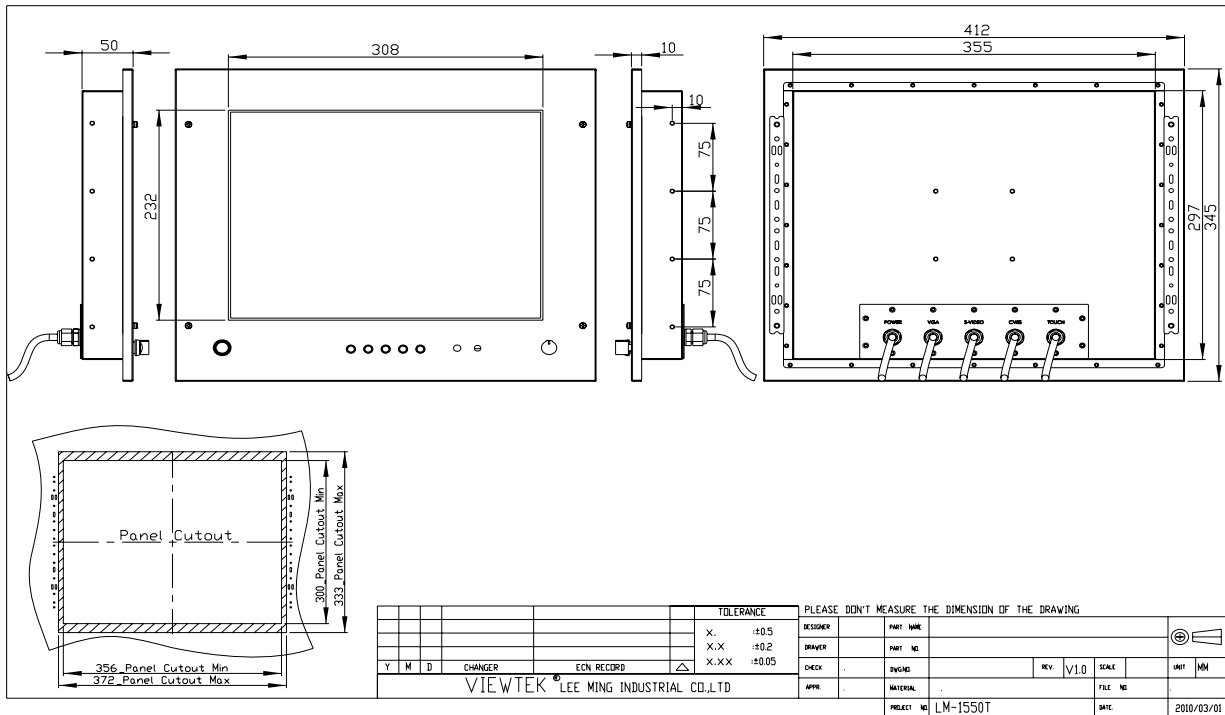

MODEL NO. : LM-1550T IP65 Touch Screen

□ SPECIFICATION □

◆ DISPLAY SCREEN	15 ” TFT (Diagonal) 1
	Active Display Area 304.128(W) x 228.096 mm(H)
	Element Color TFT LCD
	Resolution 1024 x 768 maximum
	LCD Display Color 16.2M colors
	Pixel Pitch 0.297 x 0.297 mm
◆ POWER SOURCE	AC/DC Adapter 12 V
◆ POWER COMSUMPTION	12V, 1.76A , 21.12w
◆ OPERATING TEMPERATURE	0°C ~ 60°C
◆ STORAGE TEMPERATURE	-20°C ~ 65°C
◆ BRIGHTNESS	280 cd/m ²
◆ RESPONSE TIME	8 ms (Tr+Tf)
◆ CONTRAST	700 : 1
◆ VIEWING ANGLE	Vertical Up 70° Down 70° , Horizontal : ± 80°
◆ INPUT SIGNAL	Audio / Video Composite: NTSC/PAL/SECAM
	1 Vp-p. 75Ω RCA x 1
	S-Video socket x 1
	PC RGB Analogue Input 15 Pin D-Sub x1
◆ PLUG & PLAY	VESA DDC2B
◆ GREEN FUNCTION	VESA DPMS
◆ OSD CONTROL FUNCTION	Brightness, Contrast, Color, Volume, Mute
◆ OVERALL DIMENSION	412.0 x 345.0 x 50.0 (mm)
◆ REGULATIONS	Safety: CE, FCC meet
◆ WEIGHT	8 Kgs

□ FEATURE □

- ◆ IP65 Front and Rear Waterproof
- ◆ 15” LCD Screens
- ◆ 2 Video RCA Inputs
- ◆ 1 Audio RCA Output
- ◆ Low Power Consumption
- ◆ 5 Wire Resistive Touch Screen

□ ON SCREEN DISPLAY SETTINGS (OSD) □

□ MECHANICAL DRAWING □

◆ Monitor Dimension

OPTIONAL HEAVY DUTY BRACKET

□ **VGA SUPPORT TABLE** □

Resolution	Horiz. Freq.(KHz)	Vert. Freq.(Hz)	Polarity
640X350	31.46	70	+/-
	37.86	85	+/-
720X350	31.46	70	+/-
	37.86	85	+/-
640X400	31.46	70	-/+
	37.93	85	-/+
	24.82	56	-/+
720X400	31.46	70	-/+
	37.86	85	-/+
640X480	31.46	59.9	-/-
	35.00	66.6	+/-
	37.86	72.8	-/-
	37.50	75.0	-/-
	43.27	85.0	-/-
800X600	35.15	56.2	+/+
	37.87	60.3	+/+
	48.07	72.2	+/+
	46.87	75.0	+/+
	44.40	70.0	+/+
	53.67	85.0	+/+
832X624	49.72	74.5	-/-
1024X768	48.36	60.0	-/-
	56.47	70.1	-/-
	58.08	72.9	
	60.02	75.0	+/+
	68.68	84.9	+/+
1152X864	54.90	60.0	
	64.19	70.2	+/+
	67.50	75.0	-/-
	76.30	80.0	
	77.09	84.9	