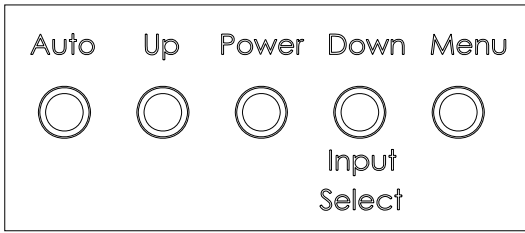

MODEL NO. : LM-1550T IP65 Touch Screen

□ SPECIFICATION □

◆ DISPLAY SCREEN	15 ” TFT (Diagonal) 1
	Active Display Area 304.128(W) x 228.096 mm(H)
	Element Color TFT LCD
	Resolution 1024 x 768 maximum
	LCD Display Color 16.2M colors
	Pixel Pitch 0.297 x 0.297 mm
◆ POWER SOURCE	AC/DC Adapter 12 V
◆ POWER COMSUMPTION	12V, 1.76A , 21.12w
◆ OPERATING TEMPERATURE	0°C ~ 60°C
◆ STORAGE TEMPERATURE	-20°C ~ 65°C
◆ BRIGHTNESS	280 cd/m ²
◆ RESPONSE TIME	8 ms (Tr+Tf)
◆ CONTRAST	700 : 1
◆ VIEWING ANGLE	Vertical Up 70° Down 70° , Horizontal : ± 80°
◆ INPUT SIGNAL	Audio / Video Composite: NTSC/PAL/SECAM
	1 Vp-p. 75Ω RCA x 1
	S-Video socket x 1
	PC RGB Analogue Input 15 Pin D-Sub x1
◆ PLUG & PLAY	VESA DDC2B
◆ GREEN FUNCTION	VESA DPMS
◆ OSD CONTROL FUNCTION	Brightness, Contrast, Color, Volume, Mute
◆ OVERALL DIMENSION	412.0 x 345.0 x 50.0 (mm)
◆ REGULATIONS	Safety: CE, FCC meet
◆ WEIGHT	8 Kgs

□ FEATURE □

- ◆ IP65 Front and Rear Waterproof
- ◆ 15” LCD Screens
- ◆ 2 Video RCA Inputs
- ◆ 1 Audio RCA Output
- ◆ Low Power Consumption
- ◆ 5 Wire Resistive Touch Screen

□ ON SCREEN DISPLAY SETTINGS (OSD) □