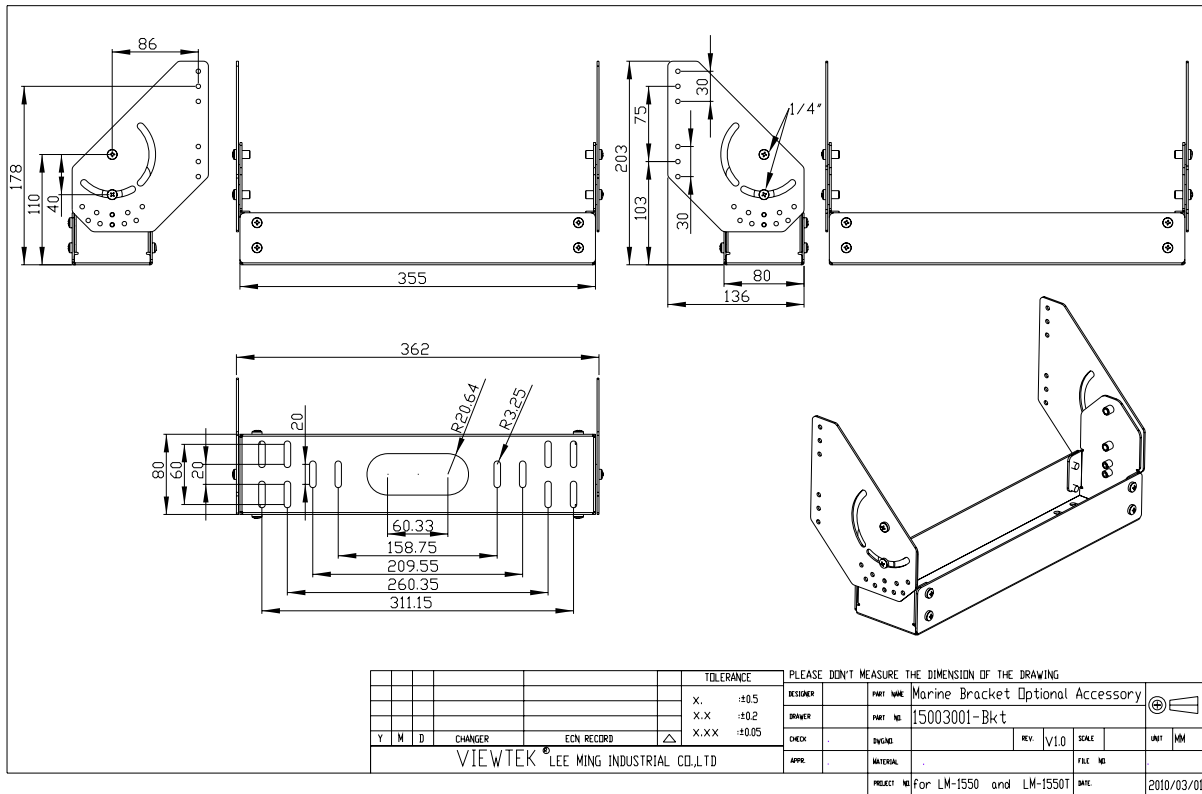

MODEL NO. : LM-1550T IP65 Touch Screen

□ SPECIFICATION □

◆ DISPLAY SCREEN	15 ” TFT (Diagonal) 1
	Active Display Area 304.128(W) x 228.096 mm(H)
	Element Color TFT LCD
	Resolution 1024 x 768 maximum
	LCD Display Color 16.2M colors
	Pixel Pitch 0.297 x 0.297 mm
◆ POWER SOURCE	AC/DC Adapter 12 V
◆ POWER COMSUMPTION	12V, 1.76A , 21.12w
◆ OPERATING TEMPERATURE	0°C ~ 60°C
◆ STORAGE TEMPERATURE	-20°C ~ 65°C
◆ BRIGHTNESS	280 cd/m ²
◆ RESPONSE TIME	8 ms (Tr+Tf)
◆ CONTRAST	700 : 1
◆ VIEWING ANGLE	Vertical Up 70° Down 70° , Horizontal : ± 80°
◆ INPUT SIGNAL	Audio / Video Composite: NTSC/PAL/SECAM
	1 Vp-p. 75Ω RCA x 1
	S-Video socket x 1
	PC RGB Analogue Input 15 Pin D-Sub x1
◆ PLUG & PLAY	VESA DDC2B
◆ GREEN FUNCTION	VESA DPMS
◆ OSD CONTROL FUNCTION	Brightness, Contrast, Color, Volume, Mute
◆ OVERALL DIMENSION	412.0 x 345.0 x 50.0 (mm)
◆ REGULATIONS	Safety: CE, FCC meet
◆ WEIGHT	8 Kgs

□ MECHANICAL DRAWING □

◆ Monitor Dimension

OPTIONAL HEAVY DUTY BRACKET

□ **VGA SUPPORT TABLE** □

Resolution	Horiz. Freq.(KHz)	Vert. Freq.(Hz)	Polarity
640X350	31.46	70	+/-
	37.86	85	+/-
720X350	31.46	70	+/-
	37.86	85	+/-
640X400	31.46	70	-/+
	37.93	85	-/+
	24.82	56	-/+
720X400	31.46	70	-/+
	37.86	85	-/+
640X480	31.46	59.9	-/-
	35.00	66.6	+/-
	37.86	72.8	-/-
	37.50	75.0	-/-
	43.27	85.0	-/-
800X600	35.15	56.2	+/+
	37.87	60.3	+/+
	48.07	72.2	+/+
	46.87	75.0	+/+
	44.40	70.0	+/+
	53.67	85.0	+/+
832X624	49.72	74.5	-/-
1024X768	48.36	60.0	-/-
	56.47	70.1	-/-
	58.08	72.9	
	60.02	75.0	+/+
	68.68	84.9	+/+
1152X864	54.90	60.0	
	64.19	70.2	+/+
	67.50	75.0	-/-
	76.30	80.0	
	77.09	84.9	