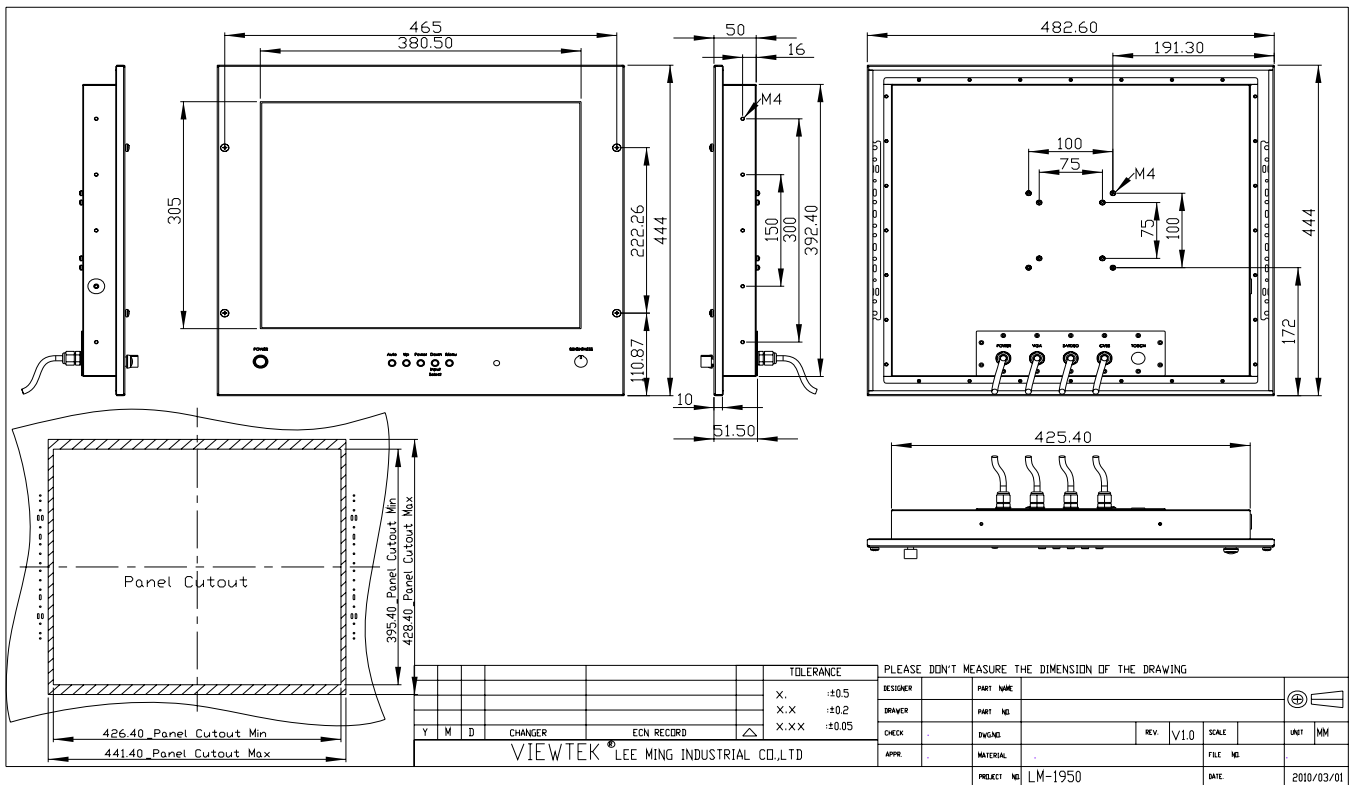

## □ SPECIFICATION □

◆ DISPLAY SCREEN	19" TFT (Diagonal) Active Display Area 376.3(W) x 301.0 mm(H) Element Color TFT LCD Resolution 1280 x 1024 maximum LCD Display Color 16.7M colors Pixel Pitch 0.294 x 0.294 mm
◆ POWER SOURCE	AC/DC Adapter 12 V
◆ POWER CONSUMPTION	12V, 1.47A, 17.64W .
◆ OPERATING TEMPERATURE	0°C ~ +50°C
◆ STORAGE TEMPERATURE	-20°C ~ +60°C
◆ BRIGHTNESS	450 cd/m <sup>2</sup>
◆ RESPONSE TIME	5 ms (Rising+Falling)
◆ CONTRAST	1000 : 1
◆ VIEWING ANGLE	Vertical U/D : ± 70° , Horizontal L/R : ± 75°
◆ INPUT SIGNAL	Audio / Video Composite: NTSC/PAL/SECAM 1 Vp-p. 75Ω RCA x 1 S-Video socket x 1 PC RGB Analogue Input 15 Pin D-Sub x1
◆ PLUG & PLAY	VESA DDC2B
◆ GREEN FUNCTION	VESA DPMS
◆ OSD CONTROL FUNCTION	Brightness, Contrast, Color, Volume, Mute
◆ OVERALL DIMENSION	483.0 x 399.0 x 52.0 (mm)
◆ REGULATIONS	Safety: CE, FCC meet
◆ WEIGHT	12.0 Kgs

## □ FEATURE □

- ◆ IP65 Front and Rear Waterproof
- ◆ 19" Industrial LCD Panel
- ◆ 2 Video RCA/BNC Inputs
- ◆ 1 Audio RCA/BNC Output
- ◆ Low Power Consumption

## □ MECHANICAL DRAWING □

- ◆ Monitor Dimension