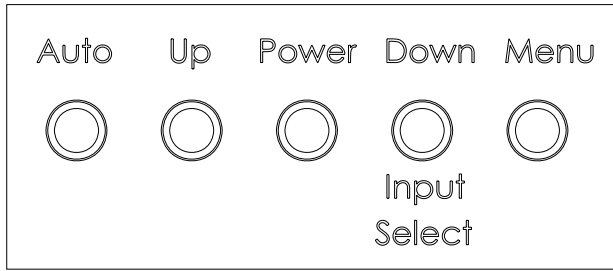

□ ON SCREEN DISPLAY SETTINGS (OSD) □