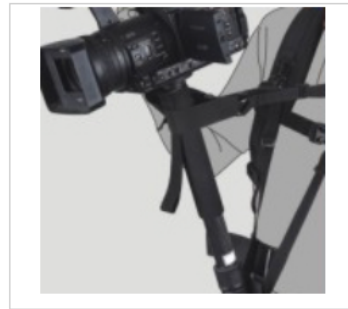

Waterproof,sandproof,dustproof cover.

Dirty proof cover.

Back shoulder could be hidden when the trolley is used.

Double-sided exterior pockets and extra pocket for additional accessories.

Removable internal padded dividers help secure contents.

Removed right tripod pouch could be put ahead and used along with the monopod,let your hands free.