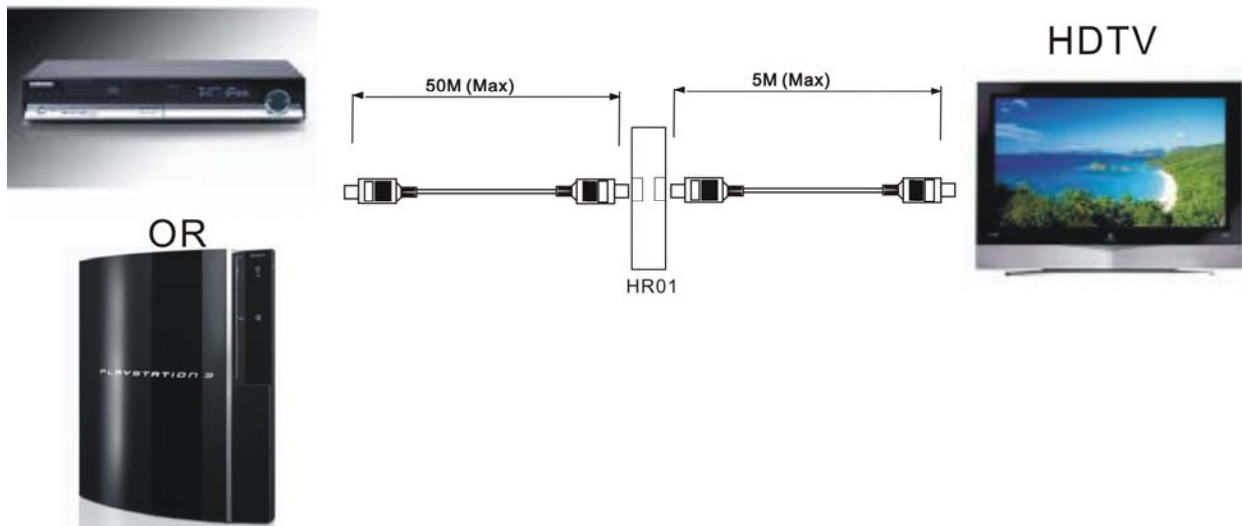

DVI Repeater, HDMI Repeater

ITEM NO.: DR01, HR01

The compact HDMI, DVI repeaters extend the length of any HDMI, DVI cable reach to projectors or monitors. They are automatically equalizes and compensates for HDMI, DVI cables losses and requests an external power adapter for long cable applications up to 50 meters.

DR01 DVI Repeater

Feature:

- Extends digital video up to 50 meters.
- Maintains multiple high definition resolutions up to 1080p or 1920 x 1200 for computers.
- Easy to use, plug and play.

HR01 HDMI Repeater

Feature:

- Extends high definition video and digital audio up to 50 meters.
- Supports high definition video up to 1080p.
- Easy to use, plug and play.

Installation View:

DR01

HR01

Specification:

ITEM NO.	DR01	HR01
Bandwidth	1.65 GHz	
Input Video Signal	1.2 Volts p-p	
Input DDC Signal	5 Volts p-p (TTL)	
Input/Output Connector	DVI-D 29 pin female	HDMI Type A 19 PIN
Temperature	Operation:-10°C~45°C, Storage: -30°C~70°C	
Power Consumption		
Power Supply	DC5V 1AMP	
DIMENSIONS W x H x D mm	67*53.5*27	67*44*27
Weight	120	100