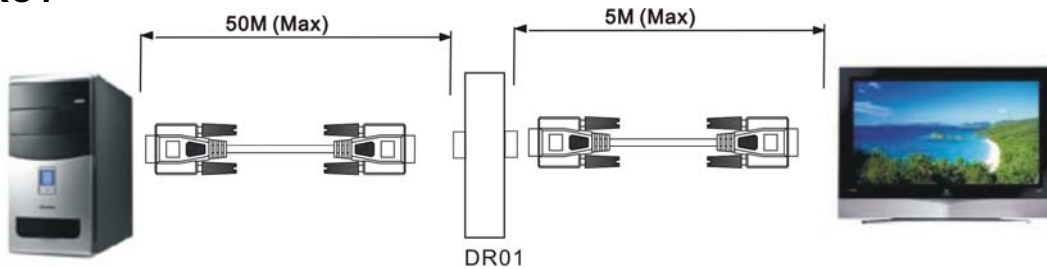

DVI Repeater, HDMI Repeater

ITEM NO.: DR01, HR01

The compact HDMI, DVI repeaters extend the length of any HDMI, DVI cable reach to projectors or monitors. They are automatically equalizes and compensates for HDMI, DVI cables losses and requests an external power adapter for long cable applications up to 50 meters.

DR01 DVI Repeater

Feature:

- Extends digital video up to 50 meters.
- Maintains multiple high definition resolutions up to 1080p or 1920 x 1200 for computers.
- Easy to use, plug and play.

HR01 HDMI Repeater

Feature:

- Extends high definition video and digital audio up to 50 meters.
- Supports high definition video up to 1080p.
- Easy to use, plug and play.

Installation View:

DR01

HR01

Specification:

ITEM NO.	DR01	HR01
Bandwidth	1.65 GHz	
Input Video Signal	1.2 Volts p-p	
Input DDC Signal	5 Volts p-p (TTL)	
Input/Output Connector	DVI-D 29 pin female	HDMI Type A 19 PIN
Temperature	Operation:-10°C~45°C, Storage: -30°C~70°C	
Power Consumption		
Power Supply	DC5V 1AMP	
DIMENSIONS W x H x D mm	67*53.5*27	67*44*27
Weight	120	100