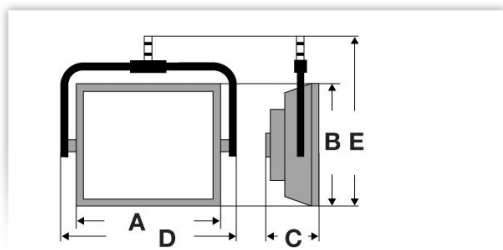

Topas 440T 440 W Standard

Technical Facts

Number of Tubes (55 W)	8
Sockets	8 x 2 G11
Power Supply	230 V, 50 / 60 Hz, 2 m (6.6 ft) cable with Schuko plug
Operating Temperature	0 to +40°C
Air Humidity	0 - 95 %
Control System	DMX512/0..10V
Weight	8 kg / 17.6 lbs
Mount Type	yoke
Dimming range	0 - 95 %

Photometric Data (lux)

Distance	Standar	Reflectiv
2 m	1640	2210
3 m	940	1270
4 m	540	730
5 m	370	500

Dimensions

Further photos

Order data

Article	Order code
Topas 440T 440 W Standard	T443T

This product is also available in the following systems: