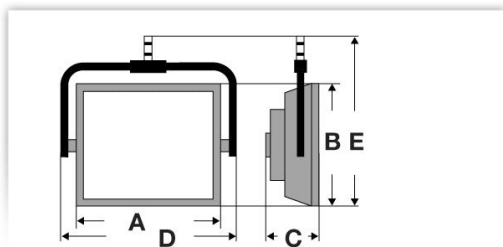

Topas 330T 330 W Standard

Technical Facts

Number of Tubes (55 W)	6
Sockets	6 x 2 G11
Power Supply	230 V, 50 / 60 Hz, 2 m (6.6 ft) cable with Schuko plug
Operating Temperature	0 to +40°C
Air Humidity	0 - 95 %
Control System	DMX512/0..10V
Weight	5 kg / 11 lbs
Mount Type	Ballhead, yoke
Dimming range	0 - 100 %

Photometric data (lux)

Distance	Standar	Reflectiv
1 m	6012	7816
2 m	1275	1715
3 m	675	885
4 m	410	538
5 m	195	256

Dimensions

Further photos

Order data

Article	Order code
Topas 330T 330 W Standard	T333T

This product is also available in the following systems: