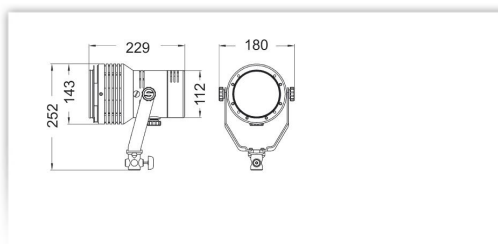

Reporter 650HS

Mains Powered Tungsten
Luminaire

The focussing range and degree of illumination of the Reporter 650HS – in both spot and flood settings – is unsurpassed in its class. The luminaire's 4-leaf barndoor mounts have built-in filter slots, while its plastic casing complies with protective class II.

Technical Facts

Power	650 W
Bulb Type	ANSI-Codes: FRK, FRL, LIF-Code:CP89
Bulb socket	GY 9.5; 46.5 mm / 1.8 in
Weight	1.3 kg / 2.9 lbs
Weight 4-leaf barndoor	0.26 kg / 0.6 lbs
Focusing ratio	1:4,4
Cable length	3.8 m / 12.5 in
Mount Type	Socket 16/2, 16 mm hole, or with spigot 16/1
Dimensions (L X W x H)	229 x 180 x 252 mm / 9 x 8.7 x 9.9 in

Dimensions

Flood & Spot

Further photos

Order data

Article	Order code
Reporter 650HS Mains Powered Tungsten Luminaire	R65xHS

This product is also available in the following systems:

Article	Order code
---------	------------