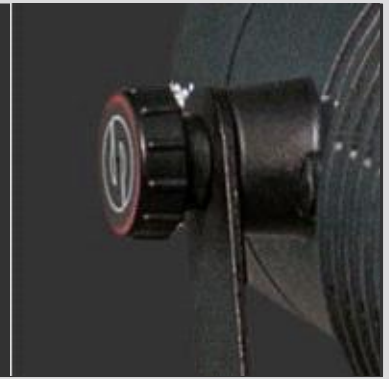

Reporter 650HS

Mains Powered Tungsten
Luminaire

The focussing range and degree of illumination of the Reporter 650HS – in both spot and flood settings – is unsurpassed in its class. The luminaire's 4-leaf barndoor mounts have built-in filter slots, while its plastic casing complies with protective class II.

Technical Facts

Power	650 W
Bulb Type	ANSI-Codes: FRK, FRL, LIF-Code:CP89
Bulb socket	GY 9.5; 46.5 mm / 1.8 in
Weight	1.3 kg / 2.9 lbs
Weight 4-leaf barndoor	0.26 kg / 0.6 lbs
Focusing ratio	1:4,4
Cable length	3.8 m / 12.5 in
Mount Type	Socket 16/2, 16 mm hole, or with spigot 16/1
Dimensions (L X W x H)	229 x 180 x 252 mm / 9 x 8.7 x 9.9 in

Dimensions

Flood & Spot

Further photos

Order data

Article	Order code
Reporter 650HS Mains Powered Tungsten Luminaire	R65xHS

This product is also available in the following systems:

Article	Order code
---------	------------