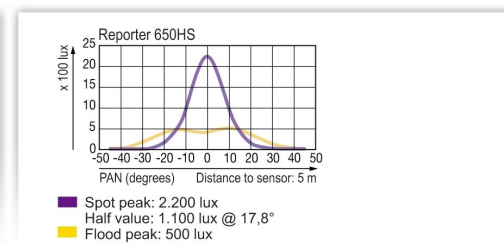

Flood & Spot

Further photos

Order data

Article	Order code
Reporter 650HS Mains Powered Tungsten Luminaire	R65xHS

This product is also available in the following systems:

Article	Order code