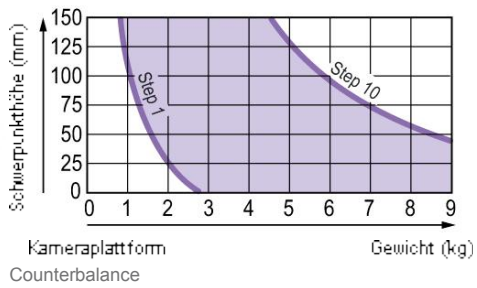

Further photos

Order data

Article	Order code
FSB 6 Fluid head	0407

This product is also available in the following systems:

Article	Order code
SOOM FSB 6 System	0480
System FSB 6	0470
System FSB 6 / 2 D	0471
System FSB 6 MD	0472
System FSB 6 / 2 MD	0473
System FSB 6 SL MCF	0475
System FSB 6 PowerSet	0470Bxxx
System FSB 6 / 2 D PowerSet	0471Bxxx
System FSB 6 MD PowerSet	0472Bxxx
System FSB 6 / 2 MD PowerSet	0473Bxxx
System FSB 6 SL MCF PowerSet	0475Bxxx

Accessories