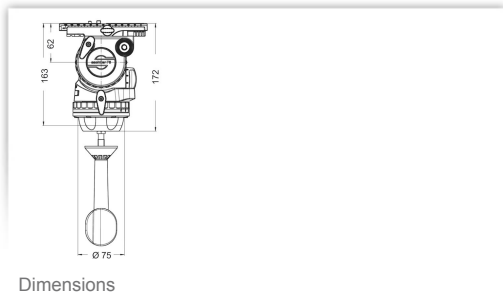

Further photos

Order data

Article	Order code
FSB 6 Fluid head	0407

This product is also available in the following systems:

Article	Order code
SOOM FSB 6 System	0480
System FSB 6	0470
System FSB 6 / 2 D	0471
System FSB 6 MD	0472
System FSB 6 / 2 MD	0473
System FSB 6 SL MCF	0475
System FSB 6 PowerSet	0470Bxxx
System FSB 6 / 2 D PowerSet	0471Bxxx
System FSB 6 MD PowerSet	0472Bxxx
System FSB 6 / 2 MD PowerSet	0473Bxxx
System FSB 6 SL MCF PowerSet	0475Bxxx

Accessories