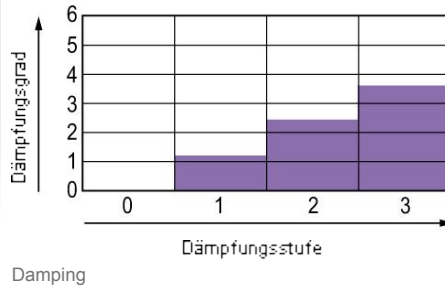

Further photos

Order data

Article	Order code
FSB 6 Fluid head	0407

This product is also available in the following systems:

Article	Order code
SOOM FSB 6 System	0480
System FSB 6	0470
System FSB 6 / 2 D	0471
System FSB 6 MD	0472
System FSB 6 / 2 MD	0473
System FSB 6 SL MCF	0475
System FSB 6 PowerSet	0470Bxxx
System FSB 6 / 2 D PowerSet	0471Bxxx
System FSB 6 MD PowerSet	0472Bxxx
System FSB 6 / 2 MD PowerSet	0473Bxxx
System FSB 6 SL MCF PowerSet	0475Bxxx

Accessories