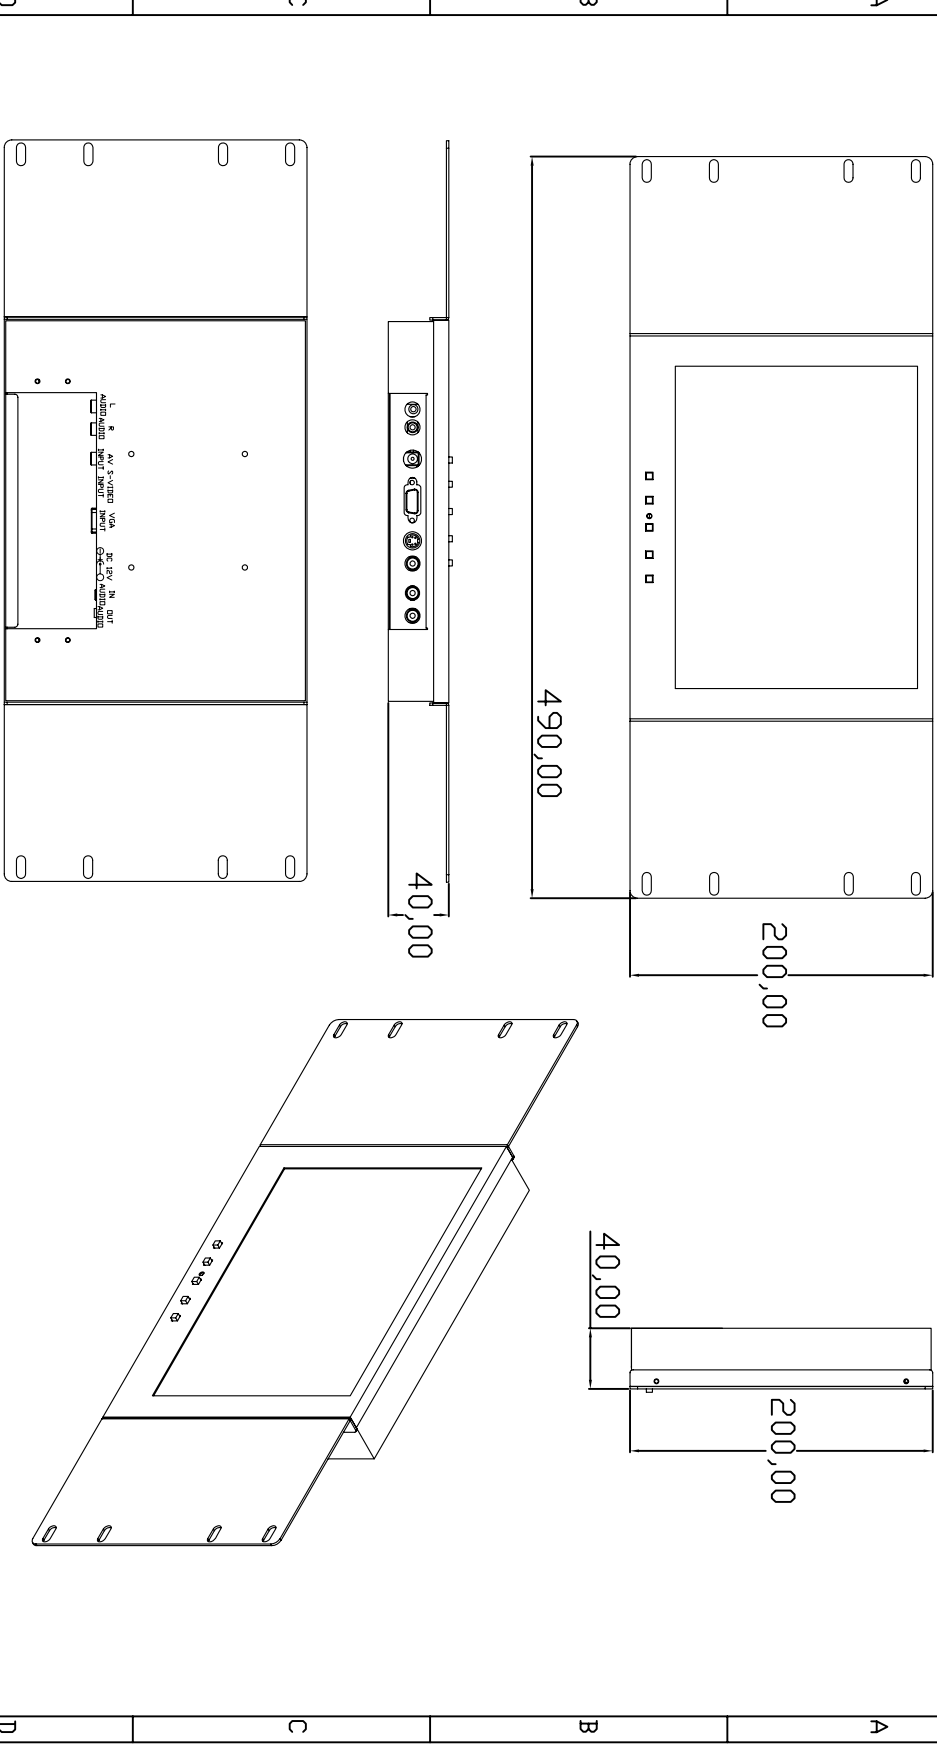

1	2	3	4	5	6	7	8
REVISION							
ISSUE ZONE	DESCRIPTION	DATE	REVISER				

VIEWTEK®		MODEL NO.		PARTS NO.		DWG. DATE		MATERIAL		UNIT		PARTS NAME	
LEE MING INDUSTRIAL CO., LTD		LRM-1011				2008/10/24				mm		LRM-1011 Print	
		DESIGN		CHECKED		APPROVED		SCALE		REV		FILE NO. DRAWING NO.	
1	2	3	4	5	6	7	8						

ALL DIMENSIONS IN mm
UNLESS OTHERWISE SPECIFIED
DIMENSIONS ARE TO FACE UNLESS OTHERWISE SPECIFIED