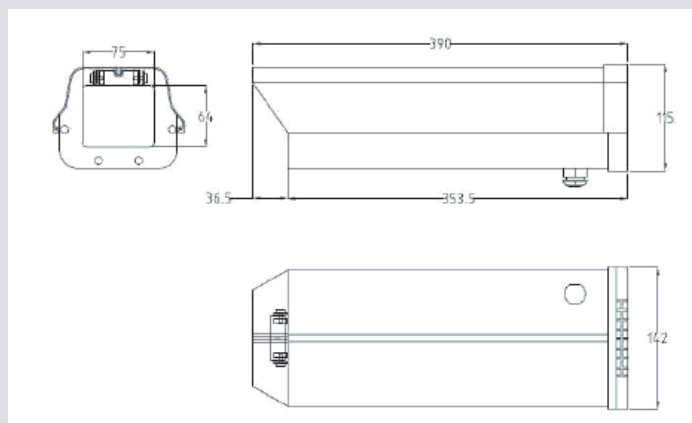

CCTV Accessories

Camera Housing

XPH600 ●

FEATURES

- > IP66 waterproof standard.
- > Easy installation by lift lid.
- > Optional heater & blower.
- > With Metal Cilp for lock.

SPECIFICATIONS

Model	XPH600	XPH600H
Material	Aluminum	
Coating Color	Beige	
Appearance Size	142 (W) x 115 (H) x 280 (L) mm	
Suitable Camera Size	100 (W) x 80 (H) x 215 (L) mm	
Input Voltage	12VDC / 24VAC / 110VAC / 220VAC	
Packing	12 pcs in one carton	
N.W. / G.W. / CU'FT	18.4kgs / 19.5kgs / 3.9'	
Heater	NO	YES
Control Temperature	Heater	ON: 15°C; OFF: 25°C

Design and specifications are subject to change without notice.

DIMENSIONS

www.xcore.com.tw

XCore
Technology

Keeping the things that matter in focus.

CCTD Camera

DVR

CCTV Lens