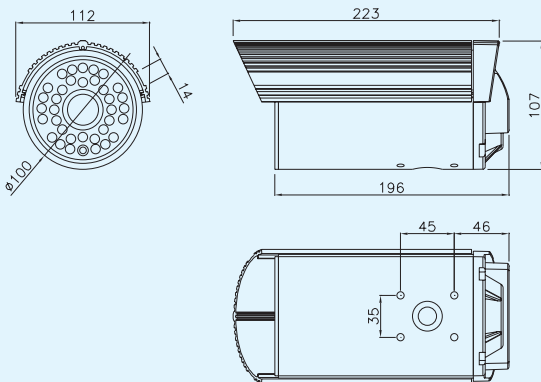

DIMENSIONS

SPECIFICATIONS

Model	IR3-61P SHARP N.R. & IR3-62P SHARP H.R.	
VIDEO		
Pick-up Device	1/3" SHARP CCD Image Sensor	
Resolution	Normal Resolution (N.R.): 380 TVL; High Resolution (H.R.): 480TVL	
Gain Control	Auto	
White Balance	Auto (2500 ~ 9500K)	
Lens Furnished	12.0 mm / F1.6 CS Mount Lens	
IR LED	35 Units of 850nm High Power IR LED	
IR Projection	Up to 50 Meters	
Weatherproof	IP66 Aluminum Housing	
IMAGE		
Compression	M-JPEG / MPEG-4 for Video	
Resolution	NTSC: (30fps) Full D1 (720x480) CIF(352x240) QCIF (176x120) PAL: (25fps) Full D1(720x576) CIF (352x288) QCIF (176x144)	
Video Frame Rate	Adjustable	
Video Quality Adj.	Contrast, Brightness, Saturation, Hue	
Motion Detection	3 Different Areas, Sensitivity: 1-9	
Snapshot	Yes	
NETWORK		
Interface	Ethernet RJ-45 Wired, 10/100 Base-T	
Protocol Supported	DHCP, PPPoE, Dynamic DNS, UDP, TCP/IP, SMTP, UPnP, HTTP, RTSP, DNS Client	
SYSTEM		
CPU	SoC Embedded ARM 9, 32 bit RISC	
Triggered Action	Mail, FTP	
Security	Password Protection	
Firmware Upgrade	HTTP Mode, Upgrade Remotely	
SOFTWARE		
Operating System	Free Bundle Surveillance AP Supports 16ch Recording (WIN2000, XP, Vista)	
Internet Browser	Microsoft IE 6.0 or Above (DirectXTM 9.0C or Higher)	
OTHERS		
Power	DC12V / 1A	
Operating Temp.	-10°C to 50°C (14°F to 122°F)	
Dimension	110 (φ) * 230 (L) mm	
LIVE DEMO		
Logon via IE	60.250.158.59	
User	demo	
Password	demo	
Software	Download "Active X" and shut down the anti-virus software	