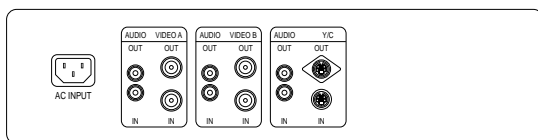

15" COLOR CCTV Monitor Smart Series

CH-15DXA

Features

- ▶ Multi-Language OSD (On Screen Display) user control
- ▶ High performance with high resolution more than 800 TV lines
- ▶ Perfect video display performance through Y/C input
- ▶ Ergonomics handle design
- ▶ Robust metal cover easy for store up
- ▶ Over/Under scan (Push-push type on front panel)
- ▶ Built-in clear and crisp speaker
- ▶ Dual scanning system NTSC / PAL compatible
- ▶ Auto loop through
- ▶ Built-in 3 Channels switch by manual
- ▶ Universal power input AC 100 ~ 240V

User control

Rear panel

Dimensions

Specification

MODEL	CH-15DXA
Picture Tube	15" 90° 0.27mm color CDT
Horizontal Resolution	>800 TV lines (Center)
Scanning Frequency	15.734 KHz / 60 Hz (NTSC) 15.625 KHz / 50 Hz (PAL)
Video Input	Composite video 1.0 Vp-p 75 Ω
Video Connections	Video BNC in x 2, Y/C in x 1 Video BNC out x 2, Y/C out x 1
Audio Connections	RCA in x 3 RCA out x 3
Control Front	Power on/off, OSD for.....
Power Input	AC 100 ~ 240V, 50/60 Hz
Power Consumption	95W max
Dimensions (WxHxD) Packing	470 x 470 x 490 mm
Product	368 x 361 x 376 mm
Weight Net	15 Kgs
Gross	16 Kgs
Operating Humidity Condition	15% ~ 90%
Operating Temperature Range	-10°C ~ +50°C