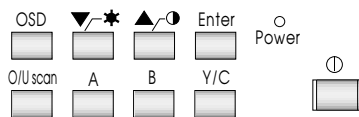

15" COLOR CCTV Monitor Smart Series

CH-15DXA

Features

- ▶ Multi-Language OSD (On Screen Display) user control
- ▶ High performance with high resolution more than 800 TV lines
- ▶ Perfect video display performance through Y/C input
- ▶ Ergonomics handle design
- ▶ Robust metal cover easy for store up
- ▶ Over/Under scan (Push-push type on front panel)
- ▶ Built-in clear and crisp speaker
- ▶ Dual scanning system NTSC / PAL compatible
- ▶ Auto loop through
- ▶ Built-in 3 Channels switch by manual
- ▶ Universal power input AC 100 ~ 240V

User control

Rear panel

Dimensions

Specification

MODEL	CH-15DXA
Picture Tube	15" 90° 0.27mm color CDT
Horizontal Resolution	>800 TV lines (Center)
Scanning Frequency	15.734 KHz / 60 Hz (NTSC) 15.625 KHz / 50 Hz (PAL)
Video Input	Composite video 1.0 Vp-p 75 Ω
Video Connections	Video BNC in x 2, Y/C in x 1 Video BNC out x 2, Y/C out x 1
Audio Connections	RCA in x 3 RCA out x 3
Control Front	Power on/off, OSD for.....
Power Input	AC 100 ~ 240V, 50/60 Hz
Power Consumption	95W max
Dimensions (WxHxD) Packing	470 x 470 x 490 mm
Product	368 x 361 x 376 mm
Weight Net	15 Kgs
Gross	16 Kgs
Operating Humidity Condition	15% ~ 90%
Operating Temperature Range	-10°C ~ +50°C