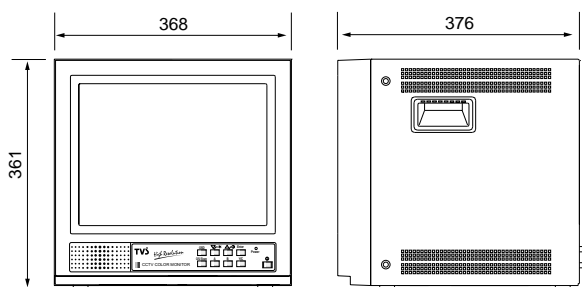

15" COLOR CCTV Monitor Smart Series

CH-15DXA

Features

- ▶ Multi-Language OSD (On Screen Display) user control
- ▶ High performance with high resolution more than 800 TV lines
- ▶ Perfect video display performance through Y/C input
- ▶ Ergonomics handle design
- ▶ Robust metal cover easy for store up
- ▶ Over/Under scan (Push-push type on front panel)
- ▶ Built-in clear and crisp speaker
- ▶ Dual scanning system NTSC / PAL compatible
- ▶ Auto loop through
- ▶ Built-in 3 Channels switch by manual
- ▶ Universal power input AC 100 ~ 240V

User control

Rear panel

Dimensions

Specification

MODEL	CH-15DXA
Picture Tube	15" 90° 0.27mm color CDT
Horizontal Resolution	>800 TV lines (Center)
Scanning Frequency	15.734 KHz / 60 Hz (NTSC) 15.625 KHz / 50 Hz (PAL)
Video Input	Composite video 1.0 Vp-p 75 Ω
Video Connections	Video BNC in x 2, Y/C in x 1 Video BNC out x 2, Y/C out x 1
Audio Connections	RCA in x 3 RCA out x 3
Control Front	Power on/off, OSD for.....
Power Input	AC 100 ~ 240V, 50/60 Hz
Power Consumption	95W max
Dimensions (WxHxD) Packing	470 x 470 x 490 mm
Product	368 x 361 x 376 mm
Weight Net	15 Kgs
Gross	16 Kgs
Operating Humidity Condition	15% ~ 90%
Operating Temperature Range	-10°C ~ +50°C