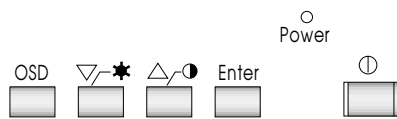

14" COLOR CCTV Monitor

CM-14DNA

Features

- ▶ Multi-Language OSD (On Screen Display) user control
- ▶ Auto loop through
- ▶ Built-in microprocessor digital control
- ▶ Stackable metal cabinet
- ▶ Ergonomics handle design
- ▶ High performance with high resolution more than 400 TV lines
- ▶ Dual scanning system NTSC / PAL compatible
- ▶ Universal power input AC 100 ~ 240V
- ▶ Built-in clear and crisp speaker

User control

Specification

MODEL	CM-14DNA
Picture Tube	14" diagonal color
Horizontal Resolution	>400 TV lines (Center)
Scanning Frequency	15.734 KHz / 60 Hz (NTSC) 15.625 KHz / 50 Hz (PAL)
Video Input	Composite video 1.0 Vp-p 75 Ω
Video Connections	Video BNC in x 1, Y/C in x 1 Video BNC out x 1, Y/C out x 1
Audio Connections	RCA in x 1 RCA out x 1
Control Front	Power on/off, OSD for.....
Rear	Y/C / Video
Power Input	AC 100 ~ 240V, 50/60 Hz
Power Consumption	65W max
Dimensions (WxHxD) Packing	455 x 432 x 455 mm
Product	350 x 350 x 360 mm
Weight Net	14.0 Kgs
Gross	15.0 Kgs
Operating Humidity Condition	10% ~ 90%
Operating Temperature Range	-10°C ~ +50°C