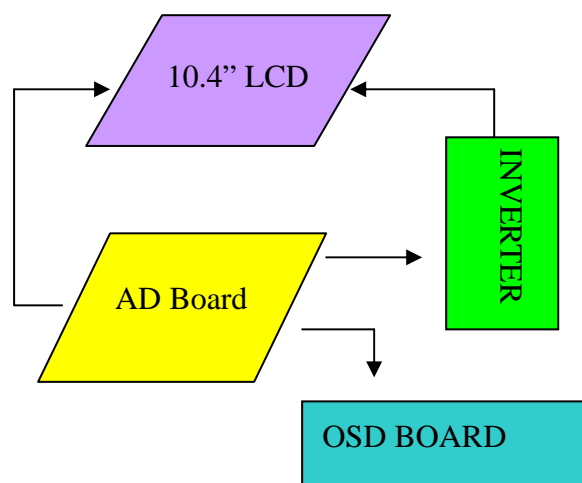

# MODEL NO. : LM-1055

## □ SPECIFICATION □

DISPLAY SCREEN	SIZE	10.4 INCH
	Active Area	211.2(W)x158.4 mm(H)
	ELEMENT	COLOR TFT LCD
	RESOLUTION	800 x 600
	DOT PITCH	0.264 (W) x 0.264 (H)mm
◆ POWER SOURCE	DC 12V	
◆ POWER CONSUMPTION	10W Typ.	
◆ OPERATING TEMPERATURE	0°C ~ 50°C	
◆ STORAGE TEMPERATURE	-20°C ~ 70°C	
◆ BRIGHTNESS	230 cd/m <sup>2</sup>	
◆ CONTRAST	500 : 1	
◆ OPTICAL RISE TIME/FALL TIME	10/25 Typ.	
◆ VIEWING ANGLE	Vertical +35° /-65° , Horizontal : ± 60°	
◆ PC INPUT	RGB Analogue Input 15Pin D-sub x 1	
◆ VIDEO INPUT	1Vpp 75 Ω , RCA x 1,S-Video x 1.	
◆ PLUG & PLAY	VESA DDC2B	
◆ GREEN FUNCTION	VESA DPMS	
◆ OSD CONTROL FUNCTION	Brightness, Contrast, Color, Volume, Mute	
◆ LCD SCREEN	255.0 x 160.0 x 40.0 (mm)	
◆ WEIGHT	280 ±10g	

## □ CONNECTION □

**VGA SUPPORT MODE** 

Resolution	Horiz. Freq.(KHz)	Vert. Freq.(Hz)	Polarity
640X350	31.46	70	+/-
	37.86	85	+/-
720X350	31.46	70	+/-
	37.86	85	+/-
640X400	31.46	70	-/+
	37.93	85	-/+
	24.82	56	-/+
720X400	31.46	70	-/+
	37.86	85	-/+
640X480	31.46	59.9	-/-
	35.00	66.6	+/-
	37.86	72.8	-/-
	37.50	75.0	-/-
	43.27	85.0	-/-
800X600	35.15	56.2	+/+
	37.87	60.3	+/+
	48.07	72.2	+/+
	46.87	75.0	+/+
	44.40	70.0	+/+
	53.67	85.0	+/+
832X624	49.72	74.5	-/-
1024X768	48.36	60.0	-/-
	56.47	70.1	-/-
	58.08	72.9	
	60.02	75.0	+/+
	68.68	84.9	+/+
1152X864	54.90	60.0	
	64.19	70.2	+/+
	67.50	75.0	-/-
	76.30	80.0	
	77.09	84.9	
1280X1024	64.60	59.9	+/+
	63.98	60.0	-/-
	74.40	59.3	
	78.72	74.0	
	79.97	75.0	