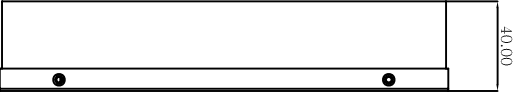

REVISION			
ISSUE ZONE	DESCRIPTION	DATE	REVISER

VIEWTEK®

LBE MING INDUSTRIAL CO.,LTD

DESIGN

MODEL NO.
LM-1053

CHECKED

APPROVED

SCALE
FREE

UNIT
mm

PARTS NAME
Line Drawing"

DRAWING NO.

1 2 3 4 5 6 7 8