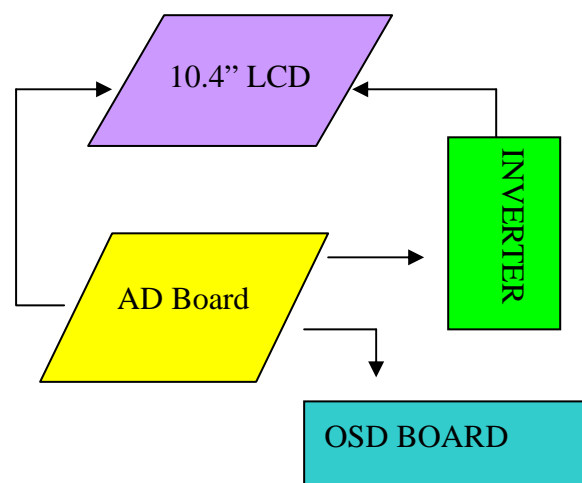

MODEL NO. : LM-1053

□ SPECIFICATION □

DISPLAY SCREEN	SIZE	10.4 INCH
	Active Area	211.2(W)x158.4 mm(H)
	ELEMENT	COLOR TFT LCD
	RESOLUTION	800 x 600
	DOT PITCH	0.264 (W) x 0.264 (H)mm
◆ POWER SOURCE	DC 12V	
◆ POWER CONSUMPTION	10W Typ.	
◆ OPERATING TEMPERATURE	0°C ~ 50°C	
◆ STORAGE TEMPERATURE	-20°C ~ 60°C	
◆ BRIGHTNESS	230 cd/m ²	
◆ CONTRAST	500 : 1	
◆ OPTICAL RISE TIME/FALL TIME	10/25 Typ.	
◆ VIEWING ANGLE	Vertical +35° /-65° , Horizontal : ± 60°	
◆ PC INPUT	RGB Analogue Input 15Pin D-sub x 1	
◆ VIDEO INPUT	1Vpp 75 Ω , RCA x 1,S-Video x 1.	
◆ PLUG & PLAY	VESA DDC2B	
◆ GREEN FUNCTION	VESA DPMS	
◆ OSD CONTROL FUNCTION	Brightness, Contrast, Color, Volume, Mute	
◆ LCD SCREEN	285.0 x 165.0 x 39.0 (mm)	
◆ WEIGHT	280 ±10g	

□ CONNECTION □

VGA SUPPORT MODE

Resolution	Horiz. Freq.(KHz)	Vert. Freq.(Hz)	Polarity
640X350	31.46	70	+/-
	37.86	85	+/-
720X350	31.46	70	+/-
	37.86	85	+/-
640X400	31.46	70	-/+
	37.93	85	-/+
	24.82	56	-/+
720X400	31.46	70	-/+
	37.86	85	-/+
640X480	31.46	59.9	-/-
	35.00	66.6	+/-
	37.86	72.8	-/-
	37.50	75.0	-/-
	43.27	85.0	-/-
800X600	35.15	56.2	+/+
	37.87	60.3	+/+
	48.07	72.2	+/+
	46.87	75.0	+/+
	44.40	70.0	+/+
	53.67	85.0	+/+
832X624	49.72	74.5	-/-
1024X768	48.36	60.0	-/-
	56.47	70.1	-/-
	58.08	72.9	
	60.02	75.0	+/+
	68.68	84.9	+/+
1152X864	54.90	60.0	
	64.19	70.2	+/+
	67.50	75.0	-/-
	76.30	80.0	
	77.09	84.9	
1280X1024	64.60	59.9	+/+
	63.98	60.0	-/-
	74.40	59.3	
	78.72	74.0	
	79.97	75.0	

UNIT
mm

PARTS NAME
Line Drawing"

DRAWING NO.

1 2 3 4 5 6 7 8