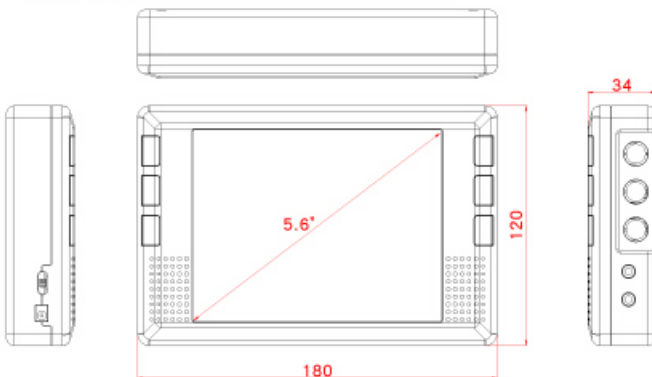

Professional CCTV LCD Monitor

Ideal for CCTV installation
demonstration and testing

The world's leading CCTV LCD monitor

Model No.	LV-56R01
LCD Display	5.6" TFT LCD Monitor
Resolution	320mm (H) x 234mm(V) (4:3)
Contrast ratio	150
Brightness	300cd/m ² (TYP.)
Response Time Tr / Tf	35ms(tr+tf)(TYP.)
Dimension	180(W) x 120(H) x 34(D)mm
Packing Dimension	TBD
Display Mode	Video 1, Video 2, Test pattern
Input	2 x BNC Inputs (1.0 Vp-p 75Ω) 1 x Audio Input (3.5ϕ Stereo Jack)
Output	1 x BNC Outputs (2.0 Vp-p 75Ω) 1 x Audio Output (3.5ϕ Stereo Jack)
Front Control Panel Buttons	Power on/off, LED indicator, Source, UP (Volume Increase), Down (Volume Decrease),
Operating Condition	Temperature: 0°C ~ 40°C
Storage Condition	Temperature: -10°C ~ 60°C
Power Input	AC Input : 100 ~ 240V/1.5A, 50 / 60Hz
Power Consumption	DC 12V/20W
Rechargeable battery	Li-Po battery (2.5 hrs lifetime)
Weight	TBD
Stands / bracket supported	1/4" standard screw mount on bottom

Specification subject to change without notice.

Features :

- Ideal for CCTV installation, demonstration and testing
- Lightweight & compact size
- Resolution 320x234 Pixels
- NTSC/PAL Auto Recognition
- Two Video BNC inputs
- Audio input tests the audio signal
- Test pattern generator (color bars/ cross hatch/ RGB/Dot)
- Multi-language support OSD
- Carrying strap and travel case
- Rechargeable battery and AC adaptor
- Anti-scratch & anti-reflectiveness visor
- Last memory for settings when powered off
- Power saving while no signal input
- DC 9~24V operation