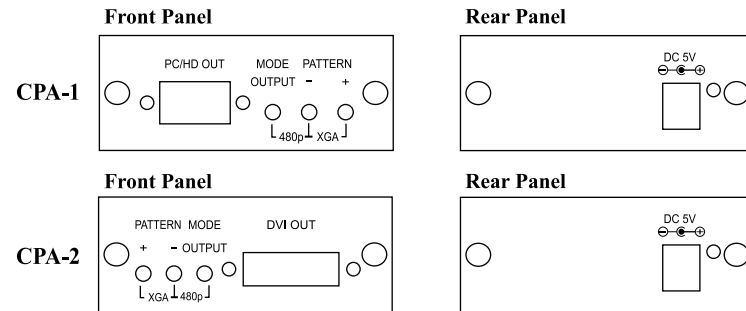

3. Connector Block Diagram

4. Operation Controls and Functions

Mode: Select the output resolution.

+ or - : Select the test pattern signal such as color bar, staircase, multiburst.

Press " mode, - " : Reset the output resolution to 480p / color bar.

Press " - , + " : Reset the output to XGA / color bar.

Front and Rear Panel:

5. Specifications

	CPA -1	CPA -2
Output Format	RGBHV, YPbPr	RGBHV
Output Connector	HD 15 Female	29-pin-D shell connector
Output Singnal	RGB @ 0.7Vp-p, H&V Sync @ 3Vp-p, Y @ 1Vp-p, Pb,Pr @ 0.7Vp-p 75 ohm	Digital
Weight	240 grams	270 grams
Dimensions - HxWxD	146 x 77 x 30 mm	161 x 77 x 30 mm
Power Source	5VDC @ 2A	