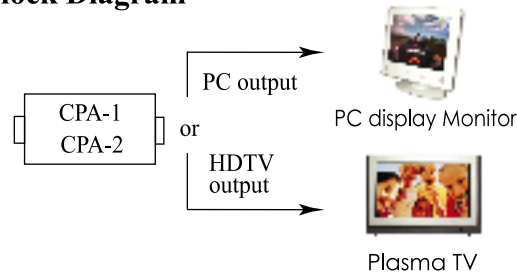

1. Introduction

CPA-1/CPA-2 is a PC or HDTV test pattern generator you can test display CRT, LCD Monitor, LCD TV, PDP, Projector, HDTV. CPA-1 is analog output. CPA-2 is DVI digital output .

2. Features

1. Simple and easy use.
2. Built in all PC / HDTV output format.
3. Many kinds of pattern such as color bar, staircase, crosshatch, character, multiburst and so on.

3. Connector Block Diagram

4. Operation Controls and Functions

Mode: Select the output resolution.

+ or - : Select the test pattern signal such as color bar, staircase, multiburst.

Press " mode, - " : Reset the output resolution to 480p / color bar.

Press " - , + " : Reset the output to XGA / color bar.

Front and Rear Panel:

5. Specifications

	CPA -1	CPA -2
Output Format	RGBHV, YPbPr	RGBHV
Output Connector	HD 15 Female	29-pin-D shell connector
Output Singnal	RGB @ 0.7Vp-p, H&V Sync @ 3Vp-p, Y @ 1Vp-p, Pb,Pr @ 0.7Vp-p 75 ohm	Digital
Weight	240 grams	270 grams
Dimensions - HxWxD	146 x 77 x 30 mm	161 x 77 x 30 mm
Power Source	5VDC @ 2A	

6. What's Included

The following items are included in the standard shipping package.

1. PC/HDTV pattern generator.
2. 15 PIN D-sub to D-sub cable x 1 /CPA-1.
3. 15 PIN D-sub to YPbPr 3 RCA Cable x 1 /CPA-1 / Option.
4. DVI I to DVI I digital cable x1 / CPA-2.
5. AC power adaptor DC 5V 2A.